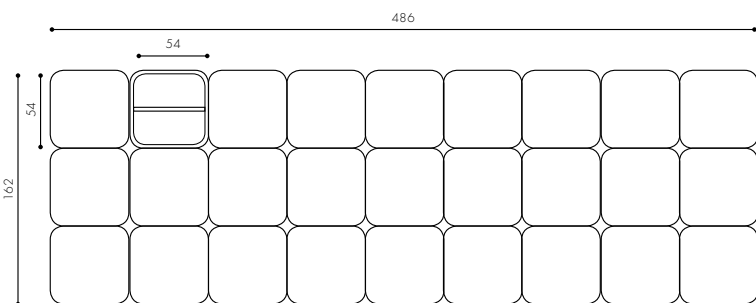

1. 1 Letto Camaleo 90x200 cm
   Testiera con corda
   Art. ACCCOR006
   Struttura col. 112 lucido
   Art. ACCCOR006
2. 1 Coprirete 90x200 cm
   Art. C10/014 Cat. K
   1 Completo copripiumino singolo 90 cm
   Art. 991/026 Cat. Y
   1 Rollò con cerniera e bordo rivestito da 90 cm
   Art. C10/014 Cat. K
   Bordo rivestito
   Art. 969/037 Cat. Must
   1 Plumotto 160x140 cm
   Art. B66/006 Cat. K
   1 Cuscino 50x30 cm mod. B
   Art. D34/006 Cat. K
   Finitura pinzata
   Art. C10/014 Cat. K
   1 Cuscino 50x30 cm mod. B
   Art. B51/035 Cat. B
   1 Pouf contenitore 40x40 h 45 cm
   Ruote RU012V
   Art. D34/003 Cat. K
   1 Pouf Rotondo Ø 40 h 40 cm
   Art. C14/003 Cat. D
   Seduta
   Art. D34/006 Cat. K
   1 Pouf Rotondo Ø 40 h 40 cm
   Art. C14/004 Cat. D
   Seduta
   Art. C10/014 Cat. K
   6 Vision Boiserie
   Art. 969/037 Cat. Must
   5 Vision Boiserie
   Art. D34/003 Cat. K
   6 Vision Boiserie
   Art. 969/037 Cat. Must
   1 Vision V-1 Comodino con anta rivestita
   Art. 969/037 Cat. Must
   1 Vision V-0 Libreria con fondo rivestito
   Art. 969/037 Cat. Must
   1 Vision V-0 Libreria con anta rivestita
   Art. D34/003 Cat. K
   Fondo Libreria Vision
   Art. 969/037 Cat. Must
   4 Vision Boiserie Lavagna
   2 Vision Boiserie Specchio
   1 Vision Boiserie Luminosa
   1 Inserto in Metacrilato bianco con Led
   1 Libreria Camaleo

1. 1 Servomuto a parete Camaleo

1. Art. 33A230011 Giallo (2pz)
   Art. 33B160009 Avio (2pz)
   Art. 33C160012 Giallo (1 pz)
   Art. 33D128011 Vinaccia

1. 1 Single bed Camaleo 90x200 cm
   Headboard with cord
   Art. ACCCOR006
   1 Back panel/Headboard 110
   Art. ACCCOR006
   With cord
   1 Bed base cover 90x200 cm
   Art. C10/014 Cat. K
   1 Duvet cover set for single bed
   Art. 991/026 Cat. Y
   1 Roll cushion with zip and piped edge 90 cm
   Art. C10/014 Cat. K
   Piped edge
   Art. B66/006 Cat. K
   1 Padded throw 160x140 cm
   Art. D34/006 Cat. K
   1 Cushion50x30 cm mod. B
   Gathered stitching
   Art. C10/014 Cat. K
   1 Cushion 50x30 cm mod. B
   Art. B51/035 Cat. B
   1 Pouf with storage 40x40 h 45 cm
   Castors RU012V
   Art. D34/003 Cat. K
   1 Round Pouf Ø 40 h 40 cm
   Art. C14/003 Cat. D
   Top
   Art. D34/006 Cat. K
   1 Round pouf Ø 40 h 40 cm
   Art. C14/004 Cat. D
   Top
   Art. C10/014 Cat. K
   6 Vision Boiserie
   Art. 969/037 Cat. Must
   5 Vision Boiserie
   Art. D34/003 Cat. K
   6 Vision Boiserie
   Art. 969/037 Cat. Must
   1 Vision V-1 bedside table with covered frontal door
   Art. 969/037 Cat. Must
   1 Vision V-0 bedside table with cover bottom
   Art. 969/037 Cat. Must
   1 Vision V-0 bedside table with covered frontal door
   Art. D34/003 Cat. K
   1 Vision bottom bookcase
   Art. 969/037 Cat. Must
   4 Vision Boiserie Blackboard
   2 Vision Boiserie Mirror
   1 Vision Boiserie Light
   1 Insert in white methacrylate with led light
   1 Camaleo bookcase

1. 1 Camaleo Valet stand

1. 1 Stummer Diener Camaleo für die Wand