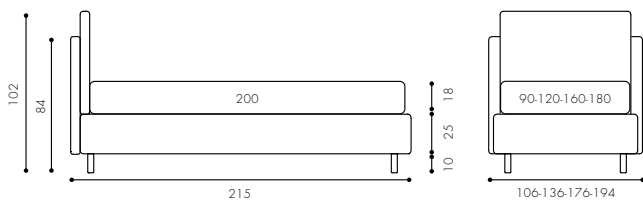

1. 1 Letto Frick basso una piazza e mezza 120x200 cm giroletto h.25 Pannello Piede PIE3CH Art. C79/009 Cat. K
2. 1 Completo copripiumino una piazza e mezza 1 Plaid Billy 135x180 cm 1 Cuscino 45x45 cm mod. B 1 Cuscino 70x40 cm mod. B Bordo rivestito 1 Cuscino 50x50 cm Finitura pinzata 1 Poltrona Carnaby 1 Tavolino Tabló Piede PIE4CV Art. D12/006 Cat. Must
3. 1 Cuscino 50x50 cm mod. B Art. B66/014 Cat. Z
4. 1 Cuscino 50x50 cm mod. B Art. 516XGMX000613
5. 1 Cuscino 45x45 cm mod. B Art. D23/008 Cat. C
6. 1 Cuscino 70x40 cm mod. B Art. D12/006 Cat. Must
7. 1 Cuscino 50x50 cm mod. B Art. C79/009 Cat. K
8. 1 Cuscino 50x50 cm mod. B Art. C79/009 Cat. K
9. 1 Poltrona Carnaby Art. C79/010 Cat. K
10. 1 Tavolino Tabló Art. C31/005 Cat. B
11. 1 Tavolino Tabló Piede PIE4CV
12. 1 Como' Tetris Art. 320T05 Col. 001 Bianco

1. 1 Single Bed Frick Basso 120x200 cm Bedframe h.25 Panel PIE3CH
2. 1 Duvet cover set for single bed 1 Billy throw 135x180 cm
3. 1 Cushion 45x45 cm mod. B
4. 1 Cushion 70x40 cm mod. B Piped edge
5. 1 Cushion 50x50 cm Gathered stitching
6. 1 Carnaby Armchair
7. 1 Tabló side table Foot PIE4CV
8. 1 Chest of drawers Tetris

1. 1 Einzelbett Frick Basso 120x200 cm Betrahmen h.25 Kopfteil Fuß PIE3CH
2. 1 Bettbezug-Set für Einzelbett 1 Plaid Billy 135x180 cm
3. 1 Kissen 45x45 cm mod. B
4. 1 Kissen 70x40 cm Mod. B Keder
5. 1 Kissen 50x50 cm Mit offener Naht
6. 1 Sessel Carnaby
7. 1 Beistelltisch Tabló Fuß PIE4CV
8. 1 Kommode Tetris

1. 1 Lit une place Frick Basso 120x200 cm Cadre de lit h.25 Panneau Pied PIE3CH
2. 1 Parure housse de couette une place 1 Plaid Billy 135x180 cm
3. 1 Coussin 45x45 cm mod. B
4. 1 Coussin 70x40 cm mod. B Keder
5. 1 Coussin 50x50 cm Avec couture effet froncée
6. 1 Fauteuil Carnaby
7. 1 Petite table Tabló Pied PIE4CV
8. 1 Commode Tetris

1. 1 Cama individual Frick Basso 120x200 cm Aro de cama h.25 Panel Pata PIE3CH
2. 1 Conjunto de funda nórdica por cama individual 1 Plaid Billy 135x180 cm
3. 1 Cojín 45x45 cm mod. B
4. 1 Cojín 70x40 cm mod. B Keder
5. 1 Cojín 50x50 cm Avec couture effet froncée
6. 1 Sillón Carnaby
7. 1 Mesita Tabló Pata PIE4CV
8. 1 Cómoda Tetris