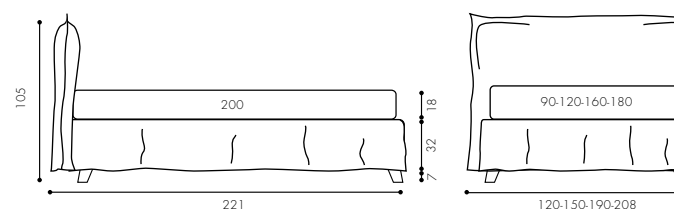

1. 1 Letto Edo una piazza e mezza 120x200 cm
   giroletto con gonna
   Piede PIE68V
   Art. A64/010 Cat. Must
2. 1 Completo copripiumino una piazza e mezza
   Art. B66/0006 Cat. Z
3. 1 Rollò Soft con cerniera da 120 cm
   Art. A64/010 Cat. Must
4. 1 Plaid Bristol 135x180 cm
   Art. 514XFCM003
5. 1 Plaid Sport 135x180 cm
   Art. 514XFMS00007
6. 1 Cuscino 50x30 cm
   Art. A64/010 Cat. Must
7. Finitura pinzata
   Art. A64/030 Cat. Must
8. 1 Cuscino 50x30 cm mod. B
   Art. A64/010 Cat. Must
9. Bordo rivestito
   Art. C67/004 Cat. C
10. 1 Poltrona Carnaby
    Struttura col. 013 Verde
11. 1 Tavolino Simplit h 45 Ø 60 cm

1. 1 Single Bed Edo 120x200 cm
   Bedframe with Valance
   Foot PIE68V
2. 1 Duvet cover set for single bed
   Art. B66/0006 Cat. Z
3. 1 Soft Roll cushion with zip da 120 cm
   Art. A64/010 Cat. Must
4. 1 Bristol throw 135x180 cm
   Art. 514XFCM003
5. 1 Sport throw 135x180 cm
   Art. 514XFMS00007
6. 1 Cushion 50x30 cm
   Art. A64/010 Cat. Must
7. Gathered stitching
   Art. A64/030 Cat. Must
8. 1 Cushion 50x30 cm mod. B
   Art. A64/010 Cat. Must
9. Piped edge
   Art. C67/004 Cat. C
10. 1 Carnaby Armchair
    Struttura col. 013 Verde
11. 1 Simplit Table h 45 Ø 60 cm

1. 1 Einzelbett Edo 120x200 cm
   Betrahmen mit Volant
   Fuß PIE68V
2. 1 Parure housse de couette une place
   Art. B66/0006 Cat. Z
3. 1 Kissenrolle Soft mit Reißverschluss 120 cm
   Art. A64/010 Cat. Must
4. 1 Plaid Bristol 135x180 cm
   Art. 514XFCM003
5. 1 Plaid Sport 135x180 cm
   Art. 514XFMS00007
6. 1 Kissen 50x30 cm
   Art. A64/010 Cat. Must
7. Mit offener Naht
   Art. A64/030 Cat. Must
8. 1 Kissen 50x30 cm Mod. B
   Art. A64/010 Cat. Must
9. Keder
   Art. C67/004 Cat. C
10. 1 Sessel Carnaby
    Struttura col. 013 Verde
11. 1 Beistelltisch Simplit h 45 Ø 60 cm

1. 1 Cama individual Edo 120x200 cm
   Aro de cama con faldon
   Pata PIE68V
2. 1 Conjunto de funda nórdica por cama individual
   Art. B66/0006 Cat. Z
3. 1 Cojín cilíndrico Soft con cremallera 120 cm
   Art. A64/010 Cat. Must
4. 1 Plaid Bristol 135x180 cm
   Art. 514XFCM003
5. 1 Plaid Sport 135x180 cm
   Art. 514XFMS00007
6. 1 Cojín 50x30 cm
   Art. A64/010 Cat. Must
7. Costura grapada
   Art. A64/030 Cat. Must
8. 1 Cojín 50x30 cm mod. B
   Art. A64/010 Cat. Must
9. Borde revestido
   Art. C67/004 Cat. C
10. 1 Sillón Carnaby
    Struttura col. 013 Verde
11. 1 Mesita Simplit h 45 Ø 60 cm