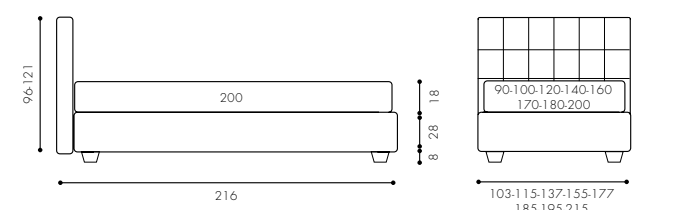

1. 1 Letto Max Capitoné Basso Soft
   una piazza e mezza
   120x200 cm giroletto chiodato h.28 box
   Piede PIE21V
   Art. 843/012 Cat. Q
2. 1 Completo copripiumino una piazza e mezza
   Art. C52/002 Cat. Z
3. 1 Rollò con cerniera da 120 cm
   Art. 843/012 Cat. Q
4. 1 Plaid Paul 155x200 cm
   Art. 51451PX000004
5. 1 Plumotto 160x140 cm
   Art. B66/006 Cat. Z
6. 1 Cuscino 50x30 cm
   Art. 969/035 Cat. Must
7. Finitura pinzata
   Art. C67/004 Cat. C
8. 1 Poltrona Carnaby
   Art. 320T03 col. 008 Visone
9. 1 Comodino Tetris
   Struttura col. 012 Giallo
10. 1 Tavolino Simplit h 45 Ø 45 cm

1. 1 Single bed Max Capitoné Basso Soft
   Bedframe h.28 box
   120x200 cm
   Foot PIE21V
2. 1 Duvet cover set for single bed
   Art. C52/002 Cat. Z
3. 1 Roll cushion with zip 120 cm
   Art. 843/012 Cat. Q
4. 1 Paul throw 155x200 cm
   Art. 51451PX000004
5. 1 Padded throw 160x140 cm
   Art. B66/006 Cat. Z
6. 1 Cushion 50x30 cm
   Art. 969/035 Cat. Must
7. Gathered stitching
   Art. C67/004 Cat. C
8. 1 Carnaby Armchair
   Art. 320T03 col. 008 Visone
9. 1 Tetris bedside table
   Struttura col. 012 Giallo
10. 1 Simplit table h 45 Ø 45 cm

1. 1 Einzelbett Max Capitoné Basso Soft
   Betrahmen h.28 mit Betkasten
   120x200 cm
   Fuß PIE21V
2. 1 Bettbezug-Set für Einzelbett
   Art. C52/002 Cat. Z
3. 1 Kissenrolle mit Reißverschluss 120 cm
   Art. 843/012 Cat. Q
4. 1 Plaid Paul 155x200 cm
   Art. 51451PX000004
5. 1 Gestepte Tagesdecke 160x140 cm
   Art. B66/006 Cat. Z
6. 1 Kissen 50x30 cm
   Art. 969/035 Cat. Must
7. Mit offener Naht
   Art. C67/004 Cat. C
8. 1 Sessel Carnaby
   Art. 320T03 col. 008 Visone
9. 1 Nachttisch Tetris
   Struttura col. 012 Giallo
10. 1 Beistelltisch Simplit h 45 Ø 45 cm

1. 1 Lit une place Max Capitoné Basso Soft
   cadre de lit h.28 avec box
   120x200 cm
   Pied PIE21V
2. 1 Parure housse de couette une place
   Art. C52/002 Cat. Z
3. 1 Rollò avec charnière 120 cm
   Art. 843/012 Cat. Q
4. 1 Plaid Paul 155x200 cm
   Art. 51451PX000004
5. 1 Couette 160x140 cm
   Art. B66/006 Cat. Z
6. 1 Coussin 50x30 cm
   Art. 969/035 Cat. Must
7. Avec couture effet froncée
   Art. C67/004 Cat. C
8. 1 Fauteuil Carnaby
   Art. 320T03 col. 008 Visone
9. 1 Chevet Tetris
   Struttura col. 012 Giallo
10. 1 Petite table Simplit h 45 Ø 45 cm

1. 1 Cama individual Max Capitoné Basso Soft
   Aro de cama h. 28 box
   120x200 cm
   Pata PIE21V
2. 1 Conjunto de funda nórdica por cama individual
   Art. C52/002 Cat. Z
3. 1 Cojín cilíndrico con cremallera 120 cm
   Art. 843/012 Cat. Q
4. 1 Plaid Paul 155x200 cm
   Art. 51451PX000004
5. 1 Manta acolchada 160x140 cm
   Art. B66/006 Cat. Z
6. 1 Cojín 50x30 cm
   Art. 969/035 Cat. Must
7. Costura grapada
   Art. C67/004 Cat. C
8. 1 Sillón Carnaby
   Art. 320T03 col. 008 Visone
9. 1 Mesita Simplit h 45 Ø 45 cm