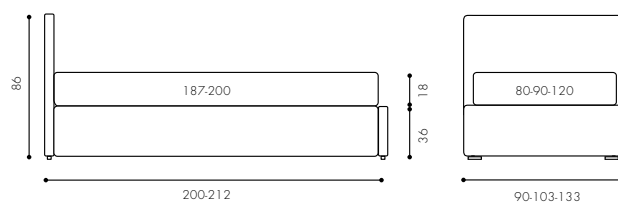

1. 1 Letto Max Estraibile mod. 2 90x200 cm
   Piede PIE12M
   1 Rollò con cerniera da 90 cm
   1 Completo copripiumino singolo 90 cm
   1 Quilt singolo da 90 trapuntatura baguette
   1 Piumotto 160x140 cm
   1 Coprifedera con bordo rivestito
   1 Plaid Sport 135x180 cm
   1 Plaid Gio' 110x180 cm
   1 Cuscino 50x50 cm
   Finitura pinzata
   1 Cuscino 50x30 cm mod. B
   1 Cuscino 50x30 cm mod. B
   Con bottoni
   1 Cuscino 50x30 cm mod. B
   1 Coprimaniglione
   1 Rete estraibile automatica
   1 Tavolino Simplit h 45 Ø 45 cm
2. Art. B97/008 Cat. C
   Art. B51/017 Cat. B
   Art. D35/004 Cat. Y
   Art. D40/003 Cat. Z
   Art. D40/003 Cat. Z
   Art. D35/004 Cat. Y
   Art. 514XFMS000018
   Art. 516XDMC000213
   Art. B97/008 Cat. C
   Art. 969/034 Cat. Must
   Art. D35/004 Cat. Y
   Art. B97/005 Cat. C
   Art. 969/035 Cat. Must
   Art. B97/008 Cat. C
   Struttura col. 012 Giallo

1. 1 Single pull out bed Max mod. 2 90x200 cm
   Foot PIE12M
   1 Roll cushion with zip 90 cm
   1 Duvet cover set for single bed
   1 Quilt for single bed (baguette quilting)
   1 Padded throw 160x140 cm
   1 Pillowcase with piped edge
   1 Sport throw 135x180 cm
   1 Gio' throw 110x180 cm
   1 Cushion 50x50 cm
   Gathered stitching
   1 Cushion 50x30 cm mod. B
   1 Cushion 50x30 cm mod. B
   With buttons
   1 Cushion 50x30 cm mod. B
   1 Handle cover
   1 Automatic pull out bed base
   1 Simplit table h 45 Ø 45 cm

1. 1 Ausziehbare Einzelbett Max Mod. 2 90x200 cm
   Fuß PIE12M
   1 Kissenrolle mit Reißverschluss 90 cm
   1 Bettbezug-Set für Einzelbett
   1 Tagesdecke für Einzelbett Steppung Baguette
   1 Gestepte Tagesdecke 160x140 cm
   1 Kopfkissenbezug mit Keder
   1 Plaid Sport 135x180 cm
   1 Plaid Gio' 110x180 cm
   1 Kissen 50x50 cm
   Mit offener Naht
   1 Kissen 50x30 cm Mod. b
   1 Kissen 50x30 cm Mod. B
   Knöpfe
   1 Kissen 50x30 cm Mod. B
   1 Griffbezug
   1 Automatisch ausziehbares Lattenrost
   1 Beistelltisch Simplit h 45 Ø 45 cm

1. 1 Lit une place extractible Max mod. 2 90x200 cm
   Pied PIE12M
   1 Rollò avec charnière 90 cm
   1 Parure housse de couette une place
   1 Quilt une place matelassé baguette
   1 Couette 160x140 cm
   1 Taie avec bord revêtu
   1 Plaid Sport 135x180 cm
   1 Plaid Gio' 110x180 cm
   1 Coussin 50x50 cm
   Avec couture effet froncée
   1 Coussin 50x30 cm mod. B
   1 Coussin 50x30 cm mod. B
   Avec boutons
   1 Coussin 50x30 cm mod. B
   1 Cache poignée
   1 Sommier extractible à lattes automatique
   1 Petite table Simplit h 45 Ø 45 cm

1. 1 Cama individual Max Estraibile mod. 2 90x200 cm
   Pata PIE12M
   1 Cojín cilíndrico con cremallera 90 cm
   1 Conjunto de funda nórdica por cama individual
   1 Edredón punteado por cama single Acolchado baguette
   1 Manta acolchada 160x140 cm
   1 Funda de almohada con Borde revestido
   1 Plaid Sport 135x180 cm
   1 Plaid Gio' 110x180 cm
   1 Cojín 50x50 cm
   Costura grapada
   1 Cojín 50x30 cm mod. B
   1 Cojín 50x30 cm mod. B
   Con botones
   1 Cojín 50x30 cm mod. B
   1 Cubre tirador
   1 Somier extraíble automático
   1 Mesita Simplit h 45 Ø 45 cm