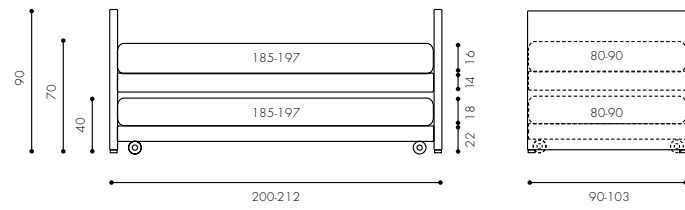

- 1 Letto 2Much! Estrabile mod. 3 Dormeuse 90x200 cm
  Art. D34/003 Cat. K
  2 Completi copripiumino singolo 90 cm
  Art. B66/007 Cat. Z
  1 Rollò con cerniera da 90 cm
  Art. A64/034 Cat. Must
  1 Plaid Carol 140x195 cm
  Art. 515XGNC150001
  1 Cuscino 50x30 cm mod. B
  Art. 969/081 Cat. Must
  1 Bordo rivestito
  Art. 969/087 Cat. Must
  1 Cuscino 50x30 cm mod. B
  Art. D34/003 Cat. K
  1 Cuscino 50x50 cm mod. B
  Art. 969/081 Cat. Must
  2 Cuscini 50x50 cm mod. B
  Art. D06/004 Cat. C
  1 Cuscino 60x60 cm mod. B
  Art. C79/010 Cat. K
  1 Poltrona Pod
  Art. D06/004 Cat. C
  1 Settimanale Tetris
  Art. 320T06 Col. 120 Rosa

- 1 Single pull out bed 2Much! mod. 3 90x200 cm
  With 2nd pull out bed with castors
  2 Duvet cover set for single bed
  1 Roll cushion with zip 90 cm
  1 Carol throw 140x195 cm
  1 Cushion 50x30 cm mod. B
  Piped edge
  1 Cushion 50x30 cm mod. B
  1 Cushion 50x50 cm mod. B
  Piped edge
  2 Cushions 50x50 cm mod. B
  1 Cushion 60x60 cm mod. B
  1 Pod armchair
  1 Chest of 7 drawers Tetris

- 1 Ausziehbare Einzelbett 2Much! Mod. 3 90x200 cm
  Mit 2° Ausziehbaren Einzelbett mit Räder
  2 Bettbezug-Set für Einzelbett
  1 Kissenrolle mit Reißverschluss 90 cm
  1 Plaid Carol 140x195 cm
  1 Kissen 50x30 cm Mod. B
  Keder
  1 Kissen 50x30 cm Mod. B
  1 Kissen 50x50 cm Mod. B
  Keder
  2 Kissen 50x50 cm Mod. B
  1 Kissen 60x60 cm Mod. B
  1 Sessel Pod
  1 Hochkommode Tetris

- 1 Lit une place extractible 2Much! mod. 3 90x200 cm
  Avec 2° lit extractible avec roulettes.
  2 Parure housse de couette une place
  1 Rollò avec charnière 90 cm
  1 Plaid Carol 140x195 cm
  1 Coussin 50x30 cm Mod. B
  Bord revêtu
  1 Coussin 50x30 cm mod. B
  1 Coussin 50x50 cm mod. B
  Bord revêtu
  2 Coussin 50x50 cm mod. B
  1 Coussin 60x60 cm mod. B
  1 Fauteuil Pod
  1 Commode 7 tiroirs Tetris

- 1 Cama individual 2Much! Extraible mod. 3 90x200 cm
  Con segunda cama extraible con ruedas
  2 Conjunto de funda nórdica por cama individual
  1 Cojín cilíndrico con cremallera 90 cm
  1 Plaid Carol 140x195 cm
  1 Cojín 50x30 cm mod. B
  Borde revestido
  1 Cojín 50x30 cm mod. B
  1 Cojín 50x50 cm mod. B
  Borde revestido
  2 Cojín 50x50 cm mod. B
  1 Cojín 60x60 cm mod. B
  1 Sillón Pod
  1 Cómoda de 7 cajones Tetris