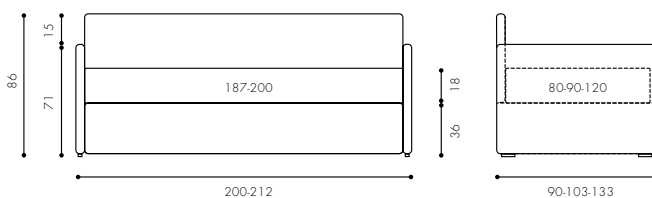

1. 1 Letto Max Estraibile mod. 5 Divano
   80x190 cm
   Piede PIE12N
   2 Completi copripiumino singoli 80 cm
   1 Set 4 pezzi da 190
   1 Copriletto liscio singolo 80 cm
   1 Cuscino 70x40 cm mod. B
   1 Cuscino 50x50 cm mod. B
   1 Pouf Rotondo Ø 60 cm
   1 Panchetta Contenitore 50x100 h 45 cm
   Ruote RU012A
   1 Coprimaniglione
   1 Rete estraibile automatica
   1 Settimanale Tetris
2. Art. D33/007 Cat. Must
   Art. B66/006 Cat. Z
   Art. C80/002 Cat. Must
   Art. C80/003 Cat. Must
   Art. C81/001 Cat. Must
   Art. C31/005 Cat. B
   Art. C80/002 Cat. Must
   Art. D33/007 Cat. Must
   Art. D33/007 Cat. Must
   Art. 320T06 Col. 121 Turchese

1. 1 Single pull out bed Max mod. 5 Sofa
   80x190 cm
   Foot PIE12N
   2 Duvet cover set for single bed
   1 Set of back panels cushions and armrests
   1 Bedsprad for single bed
   1 Cushion 70x40 cm mod. B
   1 Cushion 50x50 cm mod. B
   1 Round Pouf Ø 60 cm
   1 Bench with storage 50x100 h 45 cm
   Castors RU012A
   1 Handle cover
   1 Automatic pull out bed base
   1 Chest of 7 drawers Tetris

1. 1 Ausziehbare Einzelbett Max Mod. 5 Sofa
   80x190 cm
   Fuß PIE12N
   2 Bettbezug-Set für Einzelbett
   1 Armlehne und Rückenkissen Set
   1 Tagesdecke für Einzelbett
   1 Kissen 70x40 cm Mod. B
   1 Kissen 50x50 cm Mod. B
   1 Hocker Rotondo Ø 60 cm
   1 Hocker mit Stauraum 50x100 h 45 cm
   Räder RU012A
   1 Griffbezug
   1 Automatisch ausziehbares Lattenrost
   1 Hochkommode Tetris

1. 1 Lit une place extractible Maya mod. 5 Canapé
   80x190 cm
   Pied PIE12N
   2 Parure housse de couette une place
   1 Lot coussins et accoudoirs
   1 Dessus de lit une place
   1 Coussin 70x40 cm mod. B
   1 Coussin 50x50 cm mod. B
   1 Pouf Redondo Ø 60 cm
   1 Banquette Coffre 50x100 h 45 cm
   Roulettes RU012A
   1 Cache poignée
   1 Sommier extractible à lattes automatique
   1 Commode 7 tiroirs Tetris

1. 1 Cama individual Max Extraíble mod. 5 Sofa
   80x190 cm
   Pata PIE12N
   2 Conjunto de funda nórdica por cama individual
   1 Set respaldo y brazos 190
   1 Cubrecama liso por cama individual
   1 Cojín 70x40 cm mod. B
   1 Cojín 50x50 cm mod. B
   1 Puñ Redondo Ø 60 cm
   1 Banqueta contenedor 50x100 h 45 cm
   Ruedas RU012A
   1 Cubre tirador
   1 Somier extraíble automático
   1 Cómoda de 7 cajones Tetris