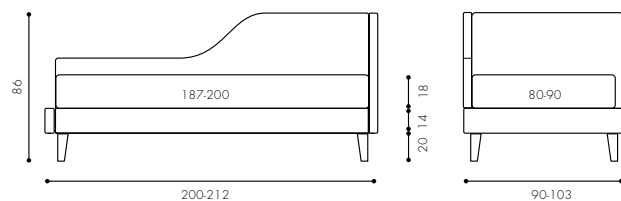

1. 1 Letto Be- Max singolo 90x200 cm
   Angolo Sagomato Dx
   Piede PIE8DM
2. 1 Completo copripiumino singolo da 90 cm
   1 Rollù con cerniera e bordo rivestito
   Bordo rivestito
   1 Plaid Sport 135x180 cm
   1 Cuscino 45x45 cm mod. B
   Bordo rivestito
   1 Cuscino 50x30 cm mod. B
   Bordo rivestito
   1 Servomuto a parete Camaleo
3. Art. D02/001 Cat. B
4. Art. C29/002 Cat. Y
   Art. C10/001 Cat. K
   Art. C10/002 Cat. K
   Art. 514XFMS00009
   Art. C29/002 Cat. Y
   Art. C31/011 Cat. K
   Art. 969/087 Cat. Must
   Art. 969034 Cat. Must
   Art. 33D128009 Avio

1. 1 Single bed Be- Max 90x200 cm
   Shaped corner RH
   Foot PIE8DM
2. 1 Duvet cover set for single bed
   1 Roll cushion with zip and piped edge
   Piped edge
   1 Sport Throw 135x180 cm
   1 Cushion 45x45 cm mod. B
   Piped edge
   1 Cushion 50x30 cm mod. B
   Piped edge
   1 Wall-mounted valet stand Camaleo

1. 1 Einzelbett Be-Max 90x200 cm
   Geschwungene Rückenlehne R
   Fuß PIE8DM
2. 1 Bettbezug-Set für Einzelbett
   1 Kissenrolle mit Reißverschluss und Keder
   Keder
   1 Plaid Sport 135x180 cm
   1 Kissen 45x45 cm Mod. B
   Keder
   1 Kissen 50x30 cm Mod. B
   Keder
   1 Stummer Diener Camaleo für die Wand

1. 1 Lit une place Be-Max 90x200 cm
   Angle Galbé D
   Pied PIE8DM
2. 1 Parure housse de couette une place
   1 Rollù avec charnière et bord revêtu
   Bord revêtu
   1 Plaid Sport 135x180 cm
   1 Coussin 45x45 cm mod. B
   Bord revêtu
   1 Coussin 50x30 cm mod. B
   Bord revêtu
   1 Valet de nuit mural Camaleo

1. 1 Cama individual Be- Max 90x200 cm
   Angulo conformado Doha
   Pata PIE8DM
2. 1 Conjunto de funda nórdica por cama individual
   1 Cojín cilíndrico con cremallera y borde revestido
   Borde revestido
   1 Plaid Sport 135x180 cm
   1 Cojín 45x45 cm mod. B
   Borde revestido
   1 Cojín 50x30 cm mod. B
   Borde revestido
   1 Perchero de pared Camaleo