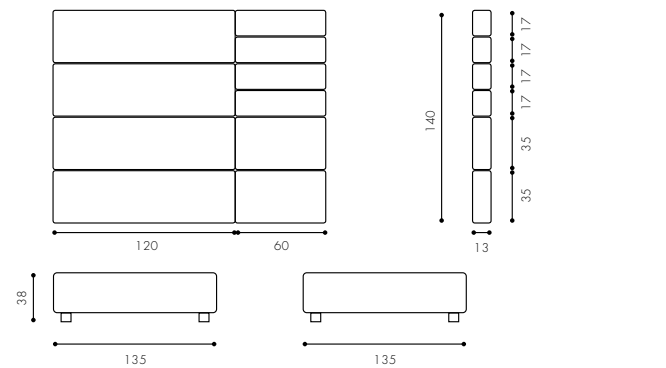

- 1 Seduta Set 135x135 cm
  Art. D08/003 Cat. K
  1 Rollò con cerniera da 90 cm
  Art. A64/034 Cat. Must
  1 Cuscino 50x30 cm mod. B
  Art. A64/034 Cat. Must
  1 Cuscino 70x40 cm mod. B
  Art. D08/003 Cat. K
  1 Boiserie Set 120x35 cm
  Art. D08/003 Cat. K
  1 Boiserie Set 60x35 cm
  Art. D08/003 Cat. K
  2 Boiserie Set 120x35 cm
  Art. A64/034 Cat. Must
  1 Boiserie Set 120x35 cm
  Art. A64/026 Cat. Must
  2 Boiserie Set 60x17 cm
  Art. A64/026 Cat. Must
  1 Boiserie Set 60x35 cm
  Art. A64/034 Cat. Must
  2 Boiserie Set 60x17 cm
  Art. D08/003 Cat. K
  1 Mensola Set L.56
  Art. 33A230013 Verde (2pz)
  1 Lampada led Set
  Art. 33B160003 Yuta (1pz)
  1 Libreria Camaleo
  Art. 33B160013 Verde (2pz)
  Art. 33C160003 Yuta (1 pz)

- 1 Set seat 135x135 cm
  1 Roll cushion with zip 90 cm
  1 Cushion 50x30 cm mod. B
  1 Cushion 70x40 cm mod. B
  1 Boiserie Set 120x35 cm
  1 Boiserie Set 60x35 cm
  2 Boiserie Set 120x35 cm
  1 Boiserie Set 120x35 cm
  2 Boiserie Set 60x17 cm
  1 Boiserie Set 60x35 cm
  2 Boiserie Set 60x17 cm
  1 Shelf Set L.56
  1 Led lamp Set
  1 Camaleo bookcase

- 1 Sitze Set 135x135 cm
  1 Kissenrolle mit Reißverschluss 90 cm
  1 Kissen 50x30 cm Mod. B
  1 Kissen 70x40 cm Mod. B
  1 Wandpaneel Set 120x35 cm
  1 Wandpaneel Set 60x35 cm
  2 Wandpaneel Set 120x35 cm
  1 Wandpaneel Set 120x35 cm
  2 Wandpaneel Set 60x17 cm
  1 Wandpaneel Set 60x35 cm
  2 Wandpaneel Set 60x17 cm
  1 Ablage Set L.56
  1 Led-Lampe Set
  1 Bücherregal Camaleo

- 1 Assise Set 135x135 cm
  1 Rollò avec charnière 90 cm
  1 Cojín 50x30 cm mod. B
  1 Coussin 70x40 cm mod. B
  1 Wandpaneel Set 120x35 cm
  1 Boiserie Set 60x35 cm
  2 Boiserie Set 120x35 cm
  1 Boiserie Set 120x35 cm
  2 Wandpaneel Set 60x17 cm
  1 Boiserie Set 60x35 cm
  2 Boiserie Set 60x17 cm
  1 Boiserie Set 60x35 cm
  2 Boiserie Set 60x17 cm
  1 Tablette Set L.56
  1 Estante Set L.56
  1 Lampara led Set
  1 Bibliothèque Camaleo

- 1 Asiento Set 135x135 cm
  1 Cojín cilíndrico con cremallera 90 cm
  1 Cojín 50x30 cm mod. B
  1 Cojín 70x40 cm mod. B
  1 Boiserie Set 120x35 cm
  1 Boiserie Set 60x35 cm
  2 Boiserie Set 120x35 cm
  1 Boiserie Set 120x35 cm
  2 Wandpaneel Set 60x17 cm
  1 Boiserie Set 60x35 cm
  2 Boiserie Set 60x17 cm
  1 Tablette Set L.56
  1 Estante Set L.56
  1 Lampara led Set
  1 Libreria Camaleo