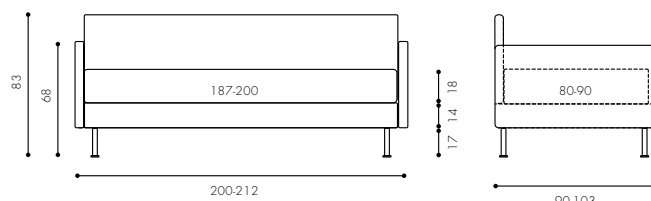

1. 1 Letto Be-Max mod. 5 80x190 cm
   Piedi PIE6HD
2. 1 Materasso trapuntato a mano 80x190 cm
   2 Rollù con bottone da 80 cm
   1 Cuscino 60x60 cm
   Finitura pinzata
   1 Cuscino 45x45 cm mod. B
   1 Cuscino 50x30 cm mod. B
   1 Cuscino 50x30 cm
   Finitura pinzata
   1 Pouf Quadrato 50x50 h 28 cm
   1 Tavolino Simplit h 55 Ø 45 cm
   1 Comò Tetris
3. Art. A64/016 Cat. Must
4. Art. A64/016 Cat. Must
   Art. A64/016 Cat. Must
   Art. D03/004 Cat. D
   Art. 969/084 Cat. Must
   Art. D12/006 Cat. Must
5. Art. D03/003 Cat. D
   Struttura col. 012 Giallo
   Art. 320T05 col. 001 Bianco

1. 1 Single bed Be-Max mod. 5 80x190 cm
   Foot PIE6HD
2. 1 Hand quilted mattress 80x190 cm
   2 Roll cushion with button 80 cm
   1 Cushion 60x60 cm
   Gathered stitching
   1 Cushion 45x45 cm mod. B
   1 Cushion 50x30 cm mod. B
   1 Cushion 50x30 cm
   Gathered stitching
   1 Square Pouf 50x50 h 28 cm
   1 Simplit table h 55 Ø 45 cm
   1 Chest of drawers Tetris

1. 1 Einzelbett Be-Max Mod. 5 80x190 cm
   Fuß PIE6HD
2. 1 Gestepte Matratzen 80x190 cm
   2 Kissenrolle mit Knöpfe 80 cm
   1 Kissen 60x60 cm
   Mit offener Naht
   1 Kissen 45x45 cm Mod. B
   1 Kissen 50x30 cm Mod. B
   1 Kissen 50x30 cm
   Mit offener Naht
   1 Hocker Quadrato 50x50 h 28 cm
   1 Beistelltisch Simplit h 55 Ø 45 cm
   1 Kommode Tetris

1. 1 Lit une place Be-Max mod. 5 80x190 cm
   Pied PIE6HD
2. 1 Matelas matelassés 80x190 cm
   2 Rollù avec boutons 80 cm
   1 Coussin 60x60 cm
   Avec couture effet froncée
   1 Kissen 45x45 cm mod. B
   1 Coussin 50x30 cm mod. B
   1 Kissen 50x30 cm
   Avec couture effet froncée
   1 Pouf Quadrato 50x50 h 28 cm
   1 Petite table Simplit h 55 Ø 45 cm
   1 Commode Tetris

1. 1 Cama individual Be-Max mod. 5 80x190 cm
   Pata PIE6HD
2. 1 Colchon acolchado 80x190 cm
   2 Cojín cilíndrico con botón 80 cm
   1 Cojín 60x60 cm
   Costura grapada
   1 Cojín 45x45 cm mod. B
   1 Cojín 50x30 cm mod. B
   1 Cojín 50x30 cm
   Costura grapada
   1 Pouf cuadrado 50x50 h 28 cm
   1 Mesita Simplit h 55 Ø 45 cm
   1 Cómoda Tetris