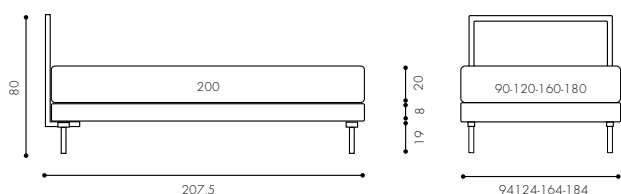

1. 1 Letto Camaleo 90x200 cm
   Testiera con corda
   Art. ACCCOR006
   Struttura col. 112 lucido
   Art. ACCCOR006
2. 1 Coprirete 90x200 cm
   Art. C10/014 Cat. K
   1 Completo copripiumino singolo 90 cm
   Art. 991/026 Cat. Y
   1 Rollò con cerniera e bordo rivestito da 90 cm
   Art. C10/014 Cat. K
   Bordo rivestito
   Art. 969/037 Cat. Must
   1 Plumotto 160x140 cm
   Art. B66/006 Cat. K
   1 Cuscino 50x30 cm mod. B
   Art. D34/006 Cat. K
   Finitura pinzata
   Art. C10/014 Cat. K
   1 Cuscino 50x30 cm mod. B
   Art. B51/035 Cat. B
   1 Pouf contenitore 40x40 h 45 cm
   Ruote RU012V
   Art. D34/003 Cat. K
   1 Pouf Rotondo Ø 40 h 40 cm
   Art. C14/003 Cat. D
   Seduta
   Art. D34/006 Cat. K
   1 Pouf Rotondo Ø 40 h 40 cm
   Art. C14/004 Cat. D
   Seduta
   Art. C10/014 Cat. K
   6 Vision Boiserie
   Art. 969/037 Cat. Must
   5 Vision Boiserie
   Art. D34/003 Cat. K
   6 Vision Boiserie
   Art. 969/037 Cat. Must
   1 Vision V-1 Comodino con anta rivestita
   Art. 969/037 Cat. Must
   1 Vision V-0 Libreria con fondo rivestito
   Art. 969/037 Cat. Must
   1 Vision V-0 Libreria con anta rivestita
   Art. D34/003 Cat. K
   Fondo Libreria Vision
   Art. 969/037 Cat. Must
   4 Vision Boiserie Lavagna
   2 Vision Boiserie Specchio
   1 Vision Boiserie Luminosa
   1 Inserto in Metacrilato bianco con Led
   1 Libreria Camaleo

1. 1 Servomuto a parete Camaleo

1. Art. 33A230011 Giallo (2pz)
   Art. 33B160009 Avio (2pz)
   Art. 33C160012 Giallo (1 pz)
   Art. 33D128011 Vinaccia

1. 1 Single bed Camaleo 90x200 cm
   Headboard with cord
   Art. ACCCOR006
   1 Back panel/Headboard 110
   Art. ACCCOR006
   With cord
   1 Bed base cover 90x200 cm
   Art. C10/014 Cat. K
   1 Duvet cover set for single bed
   Art. 991/026 Cat. Y
   1 Roll cushion with zip and piped edge 90 cm
   Art. C10/014 Cat. K
   Piped edge
   Art. B66/006 Cat. K
   1 Padded throw 160x140 cm
   Art. D34/006 Cat. K
   1 Cushion50x30 cm mod. B
   Gathered stitching
   Art. C10/014 Cat. K
   1 Cushion 50x30 cm mod. B
   Art. B51/035 Cat. B
   1 Pouf with storage 40x40 h 45 cm
   Castors RU012V
   Art. D34/003 Cat. K
   1 Round Pouf Ø 40 h 40 cm
   Art. C14/003 Cat. D
   Top
   Art. D34/006 Cat. K
   1 Round pouf Ø 40 h 40 cm
   Art. C14/004 Cat. D
   Top
   Art. C10/014 Cat. K
   6 Vision Boiserie
   Art. 969/037 Cat. Must
   5 Vision Boiserie
   Art. D34/003 Cat. K
   6 Vision Boiserie
   Art. 969/037 Cat. Must
   1 Vision V-1 bedside table with covered frontal door
   Art. 969/037 Cat. Must
   1 Vision V-0 bedside table with cover bottom
   Art. 969/037 Cat. Must
   1 Vision V-0 bedside table with covered frontal door
   Art. D34/003 Cat. K
   1 Vision bottom bookcase
   Art. 969/037 Cat. Must
   4 Vision Boiserie Blackboard
   2 Vision Boiserie Mirror
   1 Vision Boiserie Light
   1 Insert in white methacrylate with led light
   1 Camaleo bookcase

1. 1 Camaleo Valet stand

1. 1 Stummer Diener Camaleo für die Wand