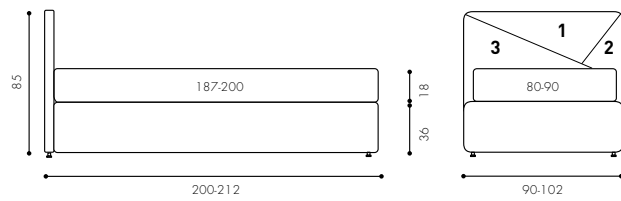

1. 1 Letto Maya Triangle Box Laterale mod. 2 Singolo 90x200 cm Piede PIE10V
   1 Completo copripiumino singolo 80 cm
   1 Coprifedera con bordo rivestito
   1 Plaid Artu' 150x195 cm
   1 Cuscino 50x30 cm mod. B Bordo rivestito
   1 Pouf Contenitore 40x40 h 45 cm Ruote RU012A
   2 Protezioni anticaduta in Metacrilato
   1 Servomoto a terra Camaleo
2. Art. B51/013 (1) Cat. B
   + Art. B51/017 (2) Cat. B
   + Art. B51/024 (3) Cat. B
3. Art. D35/003 Cat. Y
   Art. D35/003 Cat. Y
   Art. 515XHNC150003
   Art. C45/004 Cat. K
   Art. 969/037 Cat. Must
   Art. B51/017 Cat. B
4. Art. 2AC080MT
   Art. 33E150013 Verde

1. 1 Singe bed Maya mod. 2 Triangle Side storage 90x200 cm Foot PIE10V
   1 Duvet cover set for single bed
   1 Pillowcase with piped edge
   1 Artu' throw150x195 cm
   1 Cushion 50x30 cm mod. B Piped edge
   1 Pouf with storage 40x40 h 45 cm Castors RU012A
   2 Methacrylate Bed guard protection
   1 Valet Stand Camaleo

1. 1 Ausziehbare Einzelbett Mod. 2 Triangle Mit Bettkasten 90x200 cm Fuß PIE10V
   1 Parure housse de couette für Einzelbett
   1 Kopfkissenbezug mit Keder
   1 Plaid Artu' 150x195 cm
   1 Kissen 50x30 cm Mod. B Keder
   Hocker mit Stauraum 40x40 h 45 cm Räder RU012A
   2 Methacrylat Fallschutz
   1 Freistehender Stummer Diener Camaleo

1. 1 Lit une place Maya mod. 2 Triangle avec Box 90x200 cm Pied PIE10V
   1 Parure housse de couette une place
   1 Taie avec bord revêtu
   1 Plaid Artu' 150x195 cm
   1 Cojín 50x30 cm mod. B Bord revêtu
   1 Pouf Contenedor 40x40 h 45 cm Roulettes RU012A
   2 Protection anti-chute en méthacrylate
   1 Valet de nuit Camaleo

1. 1 Cama individual Maya mod. 2 Triangle Contenedor lateral 90x200 cm Pata PIE10V
   1 Conjunto de funda nórdica por cama individual
   1 Funda de almohada con borde revestido
   1 Plaid Artu' 150x195 cm
   1 Cojín 50x30 cm mod. B Bord revestido
   1 Puf Contenedor 40x40 h 45 cm Ruedas RU012A
   2 Protección anticaída de metacrilato
   1 Perchero de suelo Camaleo