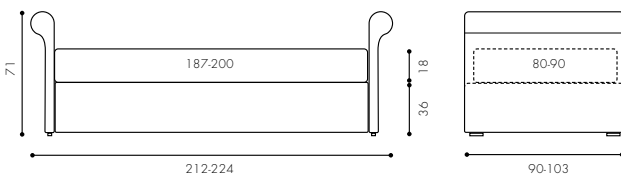

1. 1 Letto Camelia Estraibile mod. 31 90x200 cm
   Piedi PIE12M
2. 1 Materasso trapuntato a mano 90x200 cm
   2 Rollù con bottone da 90 cm
   2 Cuscini 60x60 cm mod. L
   1 Cuscino 50x30 cm
   Finitura pinzata
   1 Cuscino 50x30 cm
   Finitura pinzata
   1 Cuscino 50x30 cm
   Finitura pinzata
   1 Cuscino 60x60 cm
   Finitura pinzata
   1 Pouf Oscar 50x50 cm
   1 Panchetta Legend Frassino Bianco
3. Art. A64/027 Cat. Must
4. Art. A64/027 Cat. Must
   Art. A64/027 Cat. Must
   Art. D34/006 Cat. K
   Art. D34/002 Cat. K
   Art. D07/001 Cat. C
   Art. A64/027 Cat. Must
   Art. 832/001 Cat. E
   Art. D34/006 Cat. K

1. 1 Pull out single bed Camelia mod. 31 90x200 cm
   Foot PIE12M
2. 1 Hand quilted mattress 90x200 cm
   2 Roll cushion with button 90 cm
   2 Cushion 60x60 cm mod. L
   1 Cushion 50x30 cm
   Gathered stitching
   1 Cushion 50x30 cm
   Gathered stitching
   1 Cushion 50x30 cm
   Gathered stitching
   1 Pouf Oscar 50x50 cm
   1 Bench Legend Frassino Bianco

1. 1 Ausziehbare Einzelbett Camelia Mod. 31 90x200 cm
   Fuß PIE12M
2. 1 Gestepte Matratzen 90x200 cm
   2 Kissenrolle mit Knöpfe 90 cm
   2 Coussin 60x60 cm Mod. L
   1 Kissen 50x30 cm
   Mit offener Naht
   1 Cushion 50x30 cm
   Mit offener Naht
   1 Cushion 50x30 cm
   Mit offener Naht
   1 Hocker Oscar 50x50 cm
   1 Sitzbank Legend Frassino Bianco

1. 1 Lit une place extractible Camelia mod. 31 90x200 cm
   Pied PIE12M
2. 1 Matelas matelassés 90x200 cm
   2 Rollù avec boutons 90 cm
   2 Cojín 60x60 cm mod. L
   1 Coussin 50x30 cm
   Avec couture effet froncée
   1 Kissen 50x30 cm
   Avec couture effet froncée
   1 Cushion 50x30 cm
   Avec couture effet froncée
   1 Pouf Oscar 50x50 cm
   1 Banquette Legend Frassino Bianco

1. 1 Cama individual Camelia mod. 31 Extraible 90x200 cm
   Pata PIE12M
2. 1 Colchon acolchado 90x200 cm
   2 Cojín cilíndrico con botón 90 cm
   2 Cojín 60x60 cm mod. L
   1 Cojín 50x30 cm
   Costura grapada
   1 Coussin 50x30 cm
   Avec couture effet froncée
   1 Cojín 50x30 cm
   Costura grapada
   1 Coussin 50x30 cm
   Avec couture effet froncée
   1 Pouf Oscar 50x50 cm
   1 Banquette Legend Frassino Bianco