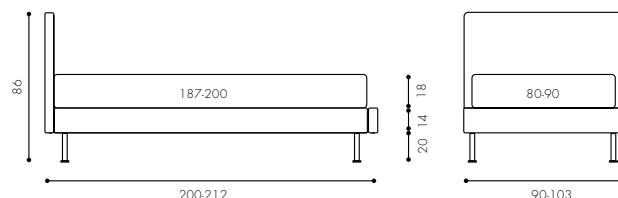

1. 1 Letto Be-Max mod. 2 90x200 cm
   Ruote RU080G
   1 Schienale appeso
   1 Rollò con cerniera da 90 cm
   Bordo rivestito
   1 Completo copripiumino singolo 90 cm
   1 Plaid Cashmere 135x170 cm
   1 Cuscino 45x45 cm mod. B
   1 Cuscino 50x30 cm mod. B
   Con bottoni
   2 Protezione anticaduta
   1 Poltroncina AnnaSofia
   Bordo rivestito
2. Art. 969/050 Cat. Must
   Art. 969/050 Cat. Must
   Art. 969/050 Cat. Must
   Art. 969/087 Cat. Must
   Art. D38/001 Cat. Z
   Art. 514XFLC150001
   Art. 969/087 Cat. Must
   Art. 969/050 Cat. Must
   Art. 969/087 Cat. Must
   Art. 969/050 Cat. Must
   Art. 969/050 Cat. Must
   Art. 969/050 Cat. Must
   Art. 969/087 Cat. Must

1. 1 Single bed Be-Max mod. 2 90x200 cm
   With castors
   1 Wall-mounted back panel
   1 Roll cushion with zip 90 cm
   Piped edge
   1 Duvet cover set for single bed
   1 Cashmere throw 135x170 cm
   1 Cushion 45x45 cm mod. B
   1 Cushion 50x30 cm mod. B
   With buttons
   2 Bed guard protection
   1 AnnaSofia Armchair
   Piped edge

1. 1 Einzelbett Be-Max Mod. 2 90x200 cm
   Mit Räder
   1 Aufgehängte Rückwände
   1 Kissenrolle mit Reißverschluss 90 cm
   Keder
   1 Bettbezug-Set für Einzelbett
   1 Plaid Cashmere 135x170 cm
   1 Kissen 45x45 cm Mod. B
   1 Kissen 50x30 cm Mod. B
   Knöpfe
   2 Fallschutz
   1 Sessel AnnaSofia
   Keder

1. 1 Lit une place Be-Max mod. 2 90x200 cm
   Avec roulettes
   1 Dossier suspendus
   1 Rollò avec charnière 90 cm
   Bord revêtu
   1 Parure housse de couette une place
   1 Plaid Cashmere 135x170 cm
   1 Coussin 45x45 cm mod. B
   1 Coussin 50x30 cm mod. B
   Avec boutons
   2 Protection anti-chute
   1 Fauteuil AnnaSofia
   Bord revêtu

1. 1 Cama individual Be-Max mod. 2 90x200 cm
   con Ruedas
   1 Respaldo colgante
   1 Cojín cilíndrico con cremallera 90 cm
   Borde revestido
   1 Conjunto de funda nórdica por cama individual
   1 Plaid Cashmere 135x170 cm
   1 Cojín 45x45 cm mod. B
   1 Cojín 50x30 cm mod. B
   Con botones
   2 Protección anticadida
   1 Sillón AnnaSofia
   Borde revestido