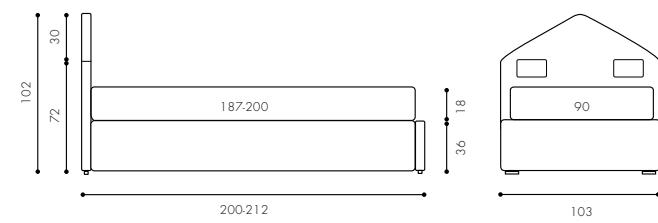

1. 1 Letto Max Home Estraibile 90x200 cm
   Fascia testiera e tasche
   Piede PIE12M
2. 1 Completo copripiumino singolo 90 cm
   1 Plumotto 160x140 cm
   1 Cuscino 50x30 cm mod. B
   Con bottoni
   1 Cuscino 50x50 cm
   Finitura pinzata
   1 Pouf Rotondo Ø 40 h 40 cm
   1 Poltroncina AnnaSofia
   Bordo rivestito
   1 Protezione anticaduta
   1 Servomuto a parete Camaleo
3. Art. B97/008 Cat. C
   Art. B51/036 Cat. B
   Art. D35/002 Cat. Y
   Art. B66/007 Cat. Z
   Art. D35/004 Cat. Y
   Art. B97/005 Cat. C
   Art. B97/008 Cat. C
   Art. D35/002 Cat. Y
   Art. C31/011 Cat. B
   Art. C31/005 Cat. B
   Art. B97/008 Cat. C
   Art. 33D128 Col. 120 Rosa

1. 1 Single pull out bed Max Home 90x200 cm
   Headboard band and pockets
   Foot PIE12M
2. 1 Duvet cover set for single bed
   1 Padded throw 160x140 cm
   1 Cushion 50x30 cm mod. B
   With buttons
   1 Cushion 50x50 cm
   Gathered stitching
   1 Round Pouf Ø 40 h 40 cm
   1 AnnaSofia armchair
   Piped edge
   1 "Anti-fall" protection
   1 Wall-mounted valet stand Camaleo

1. 1 Ausziehbare Einzelbett Max Home 90x200 cm
   Band und Taschen
   Fuß PIE12M
2. 1 Bettbezug-Set für Einzelbett
   1 Gestepte Tagesdecke 160x140 cm
   1 Kissen 50x30 cm Mod. B
   Knöpfe
   1 Kissen 50x50 cm
   Mit offener Naht
   1 Hocker Rotondo Ø 40 h 40 cm
   1 Sessel AnnaSofia
   Keder
   1 Fallschutz
   1 Stummer Diener Camaleo für die Wand

1. 1 Lit une place extractible Max Home 90x200 cm
   Bande tête de lit et poches
   Pied PIE12M
2. 1 Parure housse de couette une place
   1 Couette 160x140 cm
   1 Coussin 50x30 cm mod. B
   Avec boutons
   1 Coussin 50x50 cm
   Avec couture effet froncée
   1 Pouf Rotondo Ø 40 h 40 cm
   1 Fauteuil AnnaSofia
   Bord revêtu
   1 Protection anti-chute
   1 Valet de nuit mural Camaleo

1. 1 Cama individual Max Home Extraible 90x200 cm
   Banda cabecero y bolsillos
   Pata PIE12M
2. 1 Conjunto de funda nórdica por cama individual
   1 Manta acolchada 160x140 cm
   1 Cojín 50x30 cm mod. B
   Con botones
   1 Cojín 50x50 cm
   Costura grapada
   1 Puf Redondo Ø 40 h 40 cm
   1 Sillón AnnaSofia
   Borde revestido
   1 Protección anticadida
   1 Perchero de pared Camaleo