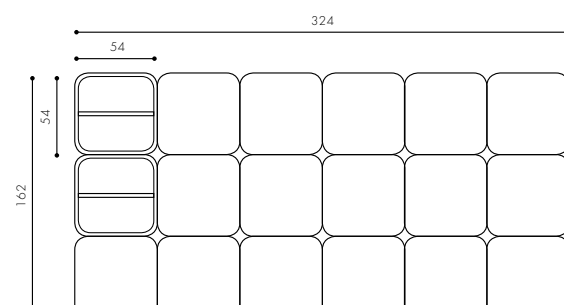

1. 1 Letto Be-Max mod. 2 90x200 cm
   Piedi PIE84L
   1 Completo copripiumino singolo 90 cm
   1 Piumotto 160x140 cm
   1 Coprifedera con bordo rivestito
   1 Poltroncina AnnaSofia
   Bordo rivestito
   2 Vision Libreria
   6 Vision Boiserie
   5 Vision Boiserie
   5 Vision Boiserie
   1 Vision V-0 Libreria con fondo rivestito
   1 Vision V-0 Libreria con fondo rivestito
   3 Vision inserti metacrilato bianco con luce Led
2. Art. 969/050 Cat. Must
   Art. D38/001 Cat. Z
   Art. C76/004 Cat. Z
   Art. C76/004 Cat. Z
   Art. 969/050 Cat. Must
   Art. 969/087 Cat. Must
   Art. 31R960960001 Bianco
   Art. 969/087 Cat. Must
   Art. 969/050 Cat. Must
   Art. 969/050 Cat. Must
   Art. D34/001 Cat. K
   Art. D34/001 Cat. K
   Art. 969/087 Cat. Must

1. 1 Single bed Be-Max mod. 2 90x200 cm
   Foot PIE84L
   1 Duvet cover set for single bed
   1 Padded throw 160x140 cm
   1 Pillowcase with piped edge
   1 AnnaSofia armchair
   Piped edge
   2 Vision bookcase
   6 Vision Boiserie
   5 Vision Boiserie
   5 Vision Boiserie
   1 Vision bookcase with covered bottom
   1 Vision bookcase with covered bottom
   3 Inserts in white methacrylate with led light

1. 1 Einzelbett Be-Max Mod. 2 90x200 cm
   Fuß PIE84L
   1 Bettbezug-Set für Einzelbett
   1 Gestepte Tagesdecke 160x140 cm
   1 Kopfkissenbezug mit Keder
   1 Sessel AnnaSofia
   Keder
   2 Bücherregal Vision
   6 Vision Boiserie
   5 Vision Boiserie
   5 Vision Boiserie
   1 Bücherregal Vision mit überzogenem Boden
   1 Bücherregal Vision mit überzogenem Boden
   3 Einsatz Vision Methacrylat eingefasst mit Led-Lichter

1. 1 Lit une place Be-Max mod. 2 90x200 cm
   Pied PIE84L
   1 Parure housse de couette une place
   1 Couette 160x140 cm
   1 Taie avec bord revêtu
   1 Fauteuil AnnaSofia
   Bord revêtu
   2 Bibliothèque Vision
   6 Vision Boiserie
   5 Vision Boiserie
   5 Vision Boiserie
   1 Bibliothèque Vision avec fond revêtu
   1 Bibliothèque Vision avec fond revêtu
   3 Insert Vision en méthacrylate blanc avec lumière Led

1. 1 Cama individual Be-Max mod. 2 90x200 cm
   Pied PIE84L
   1 Conjunto de funda nórdica por cama individual
   1 Manta acolchada 160x140 cm
   1 Funda de almohada con Borde revestido
   1 Sillón AnnaSofia
   Borde revestido
   2 Librería Vision
   6 Vision Boiserie
   5 Vision Boiserie
   5 Vision Boiserie
   1 Librería Vision con fondo revestido
   1 Librería Vision con fondo revestido
   3 Inserto de metacrilato blanco con luz led