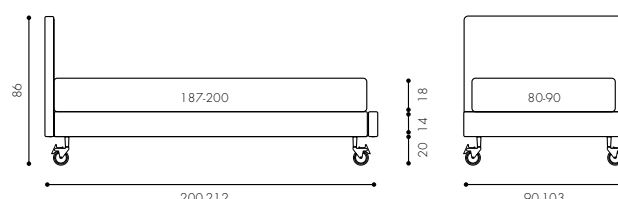

1. 1 Letto Be-Max mod. 2 90x200 cm
   Ruote RU080G
   1 Schienale appeso
   1 Rollò con cerniera da 90 cm
   Bordo rivestito
   1 Completo copripiumino singolo 90 cm
   1 Plaid Cashmere 135x170 cm
   1 Cuscino 45x45 cm mod. B
   1 Cuscino 50x30 cm mod. B
   Con bottoni
   2 Protezione anticaduta
   1 Poltroncina AnnaSofia
   Bordo rivestito
2. Art. 969/050 Cat. Must
   Art. 969/050 Cat. Must
   Art. 969/050 Cat. Must
   Art. 969/087 Cat. Must
   Art. D38/001 Cat. Z
   Art. 514XFLC150001
   Art. 969/087 Cat. Must
   Art. 969/050 Cat. Must
   Art. 969/087 Cat. Must
   Art. 969/050 Cat. Must
   Art. 969/050 Cat. Must
   Art. 969/050 Cat. Must
   Art. 969/087 Cat. Must

1. 1 Single bed Be-Max mod. 2 90x200 cm
   With castors
   1 Wall-mounted back panel
   1 Roll cushion with zip 90 cm
   Piped edge
   1 Duvet cover set for single bed
   1 Cashmere throw 135x170 cm
   1 Cushion 45x45 cm mod. B
   1 Cushion 50x30 cm mod. B
   With buttons
   2 Bed guard protection
   1 AnnaSofia Armchair
   Piped edge

1. 1 Einzelbett Be-Max Mod. 2 90x200 cm
   Mit Räder
   1 Aufgehängte Rückwände
   1 Kissenrolle mit Reißverschluss 90 cm
   Keder
   1 Bettbezug-Set für Einzelbett
   1 Plaid Cashmere 135x170 cm
   1 Kissen 45x45 cm Mod. B
   1 Kissen 50x30 cm Mod. B
   Knöpfe
   2 Fallschutz
   1 Sessel AnnaSofia
   Keder

1. 1 Lit une place Be-Max mod. 2 90x200 cm
   Avec roulettes
   1 Dossier suspendus
   1 Rollò avec charnière 90 cm
   Bord revêtu
   1 Parure housse de couette une place
   1 Plaid Cashmere 135x170 cm
   1 Coussin 45x45 cm mod. B
   1 Coussin 50x30 cm mod. B
   Avec boutons
   2 Protection anti-chute
   1 Fauteuil AnnaSofia
   Bord revêtu

1. 1 Cama individual Be-Max mod. 2 90x200 cm
   con Ruedas
   1 Respaldo colgante
   1 Cojín cilíndrico con cremallera 90 cm
   Borde revestido
   1 Conjunto de funda nórdica por cama individual
   1 Plaid Cashmere 135x170 cm
   1 Cojín 45x45 cm mod. B
   1 Cojín 50x30 cm mod. B
   Con botones
   2 Protección anticadida
   1 Sillón AnnaSofia
   Borde revestido