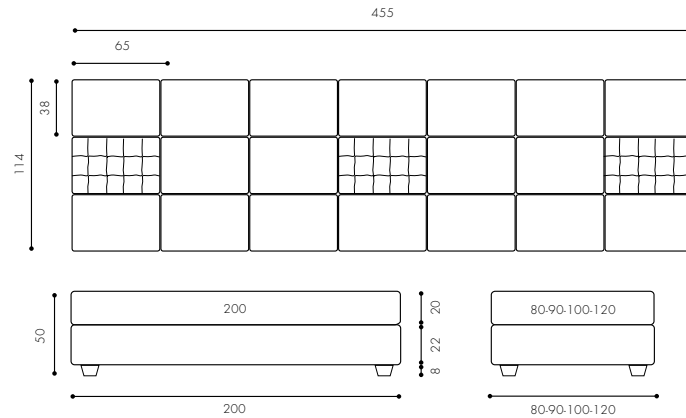

- 2 Letto Sommier Box Spring h. 22 90x200 cm Piedi PIE21T
  Art. C79/010 Cat. K
  6 Pannelli Boiserie Marlene 65x38 cm
  Art. C10/012 Cat. K
  6 Pannelli Boiserie Marlene 65x38 cm
  Art. C79/010 Cat. K
  6 Pannelli Boiserie Marlene 65x38 cm
  Art. D12/012 Cat. Must
  1 Pannello Capitonné Boiserie Marlene 65x38 cm
  Art. C10/012 Cat. K
  2 Pannelli Capitonné Boiserie Marlene 65x38 cm
  Art. C79/010 Cat. K
  1 Mensola portaoggetti 65x26 cm
  Art. 832/300 Cat. E
  2 Completo copripiumino singolo 90 cm
  Art. B66/012 Cat. Z
  2 Quilt singoli 90 cm trapuntato 5x5 cm
  Art. B66/012 Cat. Z
  1 Quilt matrimoniale 180 cm trapuntato 5x5 cm
  Art. C10/012 Cat. K
  2 Rollò con cerniera da 90 cm
  Art. 51451PX000003
  2 Plaid Paul 155x200 cm
  Art. 51451PX000002
  1 Plaid Paul 155x200 cm
  Art. C10/012 Cat. K
  2 Cuscini 50x30 cm mod. B
  Art. D12/012 Cat. Must
  2 Cuscini 70x40 cm mod. B
  Finitura pinzata
  1 Pouf Soft rotondo Ø 70 cm
  Art. A64/034 Cat. Must
  2 Comodini Tetris
  Art. 320T03 Col. 121 Turchese
  1 Tavolino Simplit h 55 Ø 45 cm
  Struttura col. 010 Cuocio

- 2 Cama individual Sommier 90x200 cm Box spring Pata PIE21T
  6 Panel Boiserie Marlene 65x38 cm
  6 Panel Boiserie Marlene 65x38 cm
  6 Panel Boiserie Marlene 65x38 cm
  6 Panel Boiserie Marlene 65x38 cm
  1 Panel Capitonné Boiserie Marlene 65x38 cm
  2 Panel Capitonné Boiserie Marlene 65x38 cm
  1 Estante de piel 65x26 cm
  Art. 832/300 Cat. E
  2 Conjunto de funda nórdica por cama individual
  Art. B66/012 Cat. Z
  2 Edredón pesunteado por cama single
  Art. B66/012 Cat. Z
  1 Quiltado 5x5
  Art. C10/012 Cat. K
  2 Cojín cilíndrico con cremallera 90 cm
  Art. 51451PX000003
  2 Plaid Paul 155x200 cm
  Art. 51451PX000002
  1 Plaid Paul 155x200 cm
  Art. C10/012 Cat. K
  2 Cojín 50x30 cm mod. B
  Art. D12/012 Cat. Must
  2 Cojín 70x40 cm mod. B
  Costura grapada
  1 Puf Soft redondo Ø 70 cm
  Art. A64/034 Cat. Must
  2 Mesita de noche Tetris
  Art. 320T03 Col. 121 Turchese
  1 Mesita Simplit h 55 Ø 45 cm
  Struttura col. 010 Cuocio