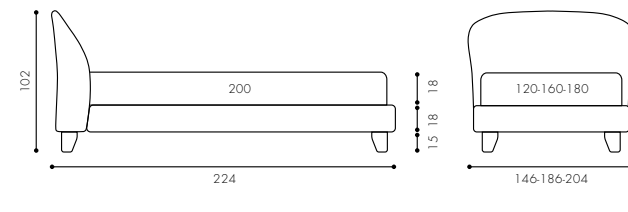

1. 1 Single Bed Carnaby 120x200 cm Bedframe h.25 Foot covered in leather
2. 1 Duvet cover set for single bed 1 Roll cushion with zip 120 cm
3. 1 Padded throw 160x140 cm
4. 1 Pillowcase
5. 1 Cushion 50x50 cm mod. B
6. 1 Cushion 50x50 cm mod. B Piped edge
7. 1 Clyde Bench
8. 1 Simplit Table h 55 Ø 45 cm
9. 1 Chest of 7 drawers Tetris

1. 1 Einzelbett Carnaby 120x200 cm Betrahmen h.25 Fuß mit Lederüberzug
2. 1 Bettbezug-Set für Einzelbett 1 Kissenrolle mit Reißverschluss 120 cm
3. 1 Gestepte Tagesdecke 160x140 cm
4. 1 Kopfkissenbezug
5. 1 Kissen 50x50 cm Mod. B
6. 1 Kissen 50x50 cm Mod. B Keder
7. 1 Sitzbank Clyde
8. 1 Beistelltisch Simplit h 55 Ø 45 cm
9. 1 Hochkommode Tetris

1. 1 Lit une place Carnaby 120x200 cm Cadre de lit h.25 Pied revêtu en cuir
2. 1 Parure housse de couette une place 1 Rollò avec charnière 120 cm
3. 1 Couette 160x140 cm
4. 1 Taie
5. 1 Coussin 50x50 cm mod. B
6. 1 Coussin 50x50 cm mod. B Keder
7. 1 Banquette Clyde
8. 1 Petite table Simplit h 55 Ø 45 cm
9. 1 Commode 7 tiroirs Tetris

1. 1 Cama individual Carnaby 120x200 cm Aro de cama h.25 Pata revestida de piel
2. 1 Conjunto de funda nórdica por cama individual 1 Cojín cilíndrico con cremallera 120 cm
3. 1 Manta acolchada 160x140 cm
4. 1 Funda de almohada
5. 1 Cojín 50x50 cm mod. B
6. 1 Cojín 50x50 cm mod. B Keder
7. 1 Banqueta Clyde
8. 1 Mesita Simplit h 55 Ø 45 cm
9. 1 Cómoda de 7 cajones Tetris