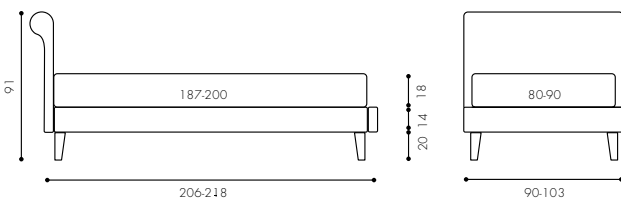

1. 1 Letto Be-Max mod. 30 Camelia 90x200 cm
   Piede PIE8DT
2. 1 Completo copripiumino singolo 90 cm
   1 Plaid Bristol 135x180 cm
   1 Plaid Gio'110x180 cm
   1 Servomuto a terra Camaleo
   1 Comodino Tetris
   1 Tavolino Simplit h 45 Ø 45 cm
   1 Tavolino Simplit h 55 Ø 45 cm
3. Art. D33/005 Cat. Must
4. Art. C54/001 Cat. Z
   Art. 514XFMC003
   Art. 516XDMC000020
   Art. 33E150005 Rosso Rubino
   Art. 320T07 col. 120 rosa
   Struttura col. 012 Giallo
   Struttura col. 005 Rosso Rubino

1. 1 Single bed Camelia Be-Max mod. 30
   90x200 cm
   Foot PIE8DT
2. 1 Duvet cover set for single bed
   1 Bristol throw 135x180 cm
   1 Gio' throw 110x180 cm
   1 Valet stand Camaleo
   1 Tetris bedside table
   1 Simplit table h 45 Ø 45 cm
   1 Simplit table h 55 Ø 45 cm

1. 1 Einzelbett Camelia Be-Max mod. 30
   90x200 cm
   Fuß PIE8DT
2. 1 Bettbezug-Set für Einzelbett
   1 Plaid Bristol 135x180 cm
   1 Plaid Gio'110x180 cm
   1 Freistehender Stummer Diener Camaleo
   1 Nachttisch Tetris
   1 Beistelltisch Simplit h 45 Ø 45 cm
   1 Beistelltisch Simplit h 55 Ø 45 cm

1. 1 Lit une place Camelia Be-Max mod. 30
   90x200 cm
   Pied PIE8DT
2. 1 Parure housse de couette une place
   1 Plaid Bristol 135x180 cm
   1 Plaid Gio'110x180 cm
   1 Valet de nuit Camaleo
   1 Chevet Tetris
   1 Petite table Simplit h 45 Ø 45 cm
   1 Petite table Simplit h 55 Ø 45 cm

1. 1 Cama individual Camelia Be-Max mod. 30
   90x200 cm
   Pata PIE8DT
2. 1 Conjunto de funda nórdica por cama individual
   1 Cojín cilíndrico con botón 80 cm
   1 Plaid Gio'110x180 cm
   1 Perchero de suelo Camaleo
   1 Mesita de noche Tetris
   1 Mesita Simplit h 45 Ø 45 cm
   1 Mesita Simplit h 55 Ø 45 cm