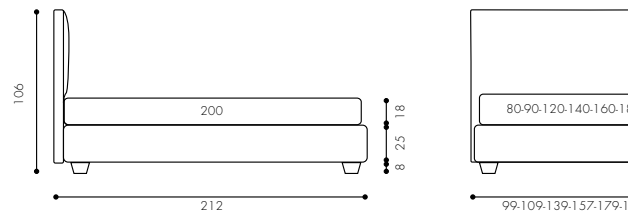

1. 1 Letto Dread una piazza e mezza 120x200 cm Bordo rivestito Giroletto h 25 Piede PIE21V Art. C79/017 Cat. K
2. 1 Completo Copripiumino una piazza e mezza 120 1 Rollò con cerniera da 120 cm 1 Piumotto 160x140 cm 1 Cuscino 70x40 cm mod. B 1 Cuscino 50x30 cm mod. B Bordo Rivestito 1 Tavolino Simplit h 72 Ø 45 cm 1 Tavolino Simplit h 55 Ø 60 cm 1 Pouf letto Ghost 1 Quilt singolo da 80 trapuntatura baguette 1 Completo Lenzuola singolo da 80 1 Plaid Bristol 135x180 cm Art. D36/002 Cat. Z
3. 1 Rollò con cerniera da 120 cm Art. C79/016 Cat. K
4. 1 Piumotto 160x140 cm Art. B66/007 Cat. Z
5. 1 Cuscino 70x40 cm mod. B Art. C79/016 Cat. K
6. 1 Cuscino 50x30 cm mod. B Art. 969/013 Cat. Must
7. 1 Bordo Rivestito Art. 969/087 Cat. Must
8. 1 Tavolino Simplit h 72 Ø 45 cm Struttura col. 121
9. 1 Tavolino Simplit h 55 Ø 60 cm Struttura col. 121
10. 1 Pouf letto Ghost Art. A64/035 Cat. Must
11. 1 Quilt singolo da 80 trapuntatura baguette Art. D39/001 Cat. Z
12. 1 Completo Lenzuola singolo da 80 Art. B66/013 Cat. Z
13. 1 Plaid Bristol 135x180 cm Art. 514XFMC006

1. 1 Single bed Dread 120x200 cm Piped edge Bedframe h 25 Foot PIE21V
2. 1 Duvet cover set for single bed 1 Roll cushion with zip 120 cm
3. 1 Padded throw 160x140 cm
4. 1 Cushion 70x40 cm mod. B
5. 1 Cushion 50x30 cm mod. B Piped edge
6. 1 Simplit table h 72 Ø 45 cm
7. 1 Simplit table h 55 Ø 60 cm
8. 1 Ghost pouf bed
9. 1 Quilt for single bed quilting baguette
10. 1 Bed linen set for single bed
11. 1 Bristol throw 135x180 cm

1. 1 Einzelbett Dread 120x200 cm Bord revêtu Betrahmen h 25 Fuß PIE21V
2. 1 Bettbezug-Set für Einzelbett 1 Kissenrolle mit Reißverschluss 120 cm
3. 1 Couette 160x140 cm
4. 1 Kissen 70x40 cm Mod. B
5. 1 Kissen 50x30 cm Mod. B Keder
6. 1 Beistelltisch Simplit h 72 Ø 45 cm
7. 1 Beistelltisch Simplit h 55 Ø 60 cm
8. 1 Hocker Ghost
9. 1 Tagesdecke für Einzelbett Steppung Baguette
10. 1 Bettlaken-Set für Einzelbett
11. 1 Plaid Bristol 135x180 cm

1. 1 Lit une place Dread 120x200 cm Bord revêtu Cadre de lit h 25 Pied PIE21V
2. 1 Parure housse de couette une place 1 Rollò avec charnière 120 cm
3. 1 Gestepte Tagesdecke 160x140 cm
4. 1 Coussin 70x40 cm mod. B
5. 1 Coussin 50x30 cm mod. B Keder
6. 1 Petite table Simplit h 72 Ø 45 cm
7. 1 Petite table Simplit h 55 Ø 60 cm
8. 1 Pouf Ghost
9. 1 Quilt une place matelassé Baguette
10. 1 Parure drap une place
11. 1 Plaid Bristol 135x180 cm

1. 1 Cama individual Dread 120x200 cm Borde revestido Aro de cama h 25 Pata PIE21V
2. 1 Conjunto de funda nórdica por cama individual 1 Cojín cilíndrico con cremallera 120 cm
3. 1 Manta acolchada 160x140 cm
4. 1 Cojín 70x40 cm mod. B
5. 1 Cojín 50x30 cm mod. B Keder
6. 1 Mesita Simplit h 72 Ø 45 cm
7. 1 Mesita Simplit h 55 Ø 60 cm
8. 1 Puf Ghost
9. 1 Edredón pespunteado por cama single acolchado baguette
10. 1 Juego de sábanas por cama single
11. 1 Plaid Bristol 135x180 cm