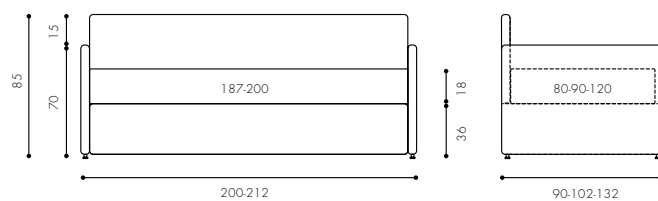

1. 1 Letto Maya Box Laterale Doppia Alzata
   mod. 5 Divano 80x190 cm
   Piede PIE10A
2. 1 Completo Lenzuolo singolo 80 cm
   1 Quilt singolo da 80 trapuntato 15x15 cm
   1 Set 4 pezzi da 190
   1 Plaid Carol 140x195 cm
   1 Cuscino 50x30 cm mod. B
   1 Cuscino 50x50 cm mod. B
   1 Pouf Rotondo Ø 50 cm
   1 Libreria Set
3. Art. D23/005 Cat. C
   Art. B66/012 Cat. Z
   Art. B66/012 Cat. Z
   Art. D23/005 Cat. C
   Art. 515XGNC150001
   Art. D07/002 Cat. C
   Art. 969/081 Cat. Must
   Art. C10/004 Cat. K
   Art. 31R960960 col. 012 Giallo

1. 1 Single pull out bed Maya mod. 5 Sofa
   80x190 cm Storage with double lift-up mechanism
   Foot PIE10A
2. 1 Bed linen set for single bed
   1 Quilt for single bed quilting 15x15 cm
   1 Set of back panels cushions and armrests
   1 Carol throw 140x195 cm
   1 Cushion 50x30 cm mod. B
   1 Cushion 50x50 cm mod. B
   1 Round Pouf Ø 50 cm
   1 Set bookcase

1. 1 Ausziehbare Einzelbett Maya Mod. 5 Sofa
   80x190 cm Zweifach Verstellbarem Lattenrost
   Fuß PIE10A
2. 1 Bettbezug-Set für Einzelbett
   1 Tagesdecke für Einzelbett Steppung 15x15 cm
   Armlehne und Rückenkissen Set
   1 Plaid Carol 140x195 cm
   1 Kissen 50x30 cm Mod. B
   1 Kissen 50x50 cm Mod. B
   1 Hocker Rotondo Ø 50 cm
   1 Bücherregal Set

1. 1 Lit une place extractible Maya mod. 5 Canapé
   80x190 cm avec sommier box double rehausse
   Pied PIE10A
2. 1 Parure housse de couette une place
   1 Quilt une place matelassé 15x15 cm
   1 Lot coussins et accoudoirs
   1 Plaid Carol 140x195 cm
   1 Coussin 50x30 cm mod. B
   1 Coussin 50x50 cm mod. B
   1 Hocker Rotondo Ø 50 cm
   1 Bibliothèque Set

1. 1 Cama individual Maya Extraible mod. 5 Sofa
   80x190 cm Somier contenedor doble apertura
   Pata PIE10A
2. 1 Juego de sábanas por cama individual
   1 Edredón pespunteado por cama single acolchado 15x15 cm
   1 Set respaldo y brazos 190
   1 Plaid Carol 140x195 cm
   1 Cojín 50x30 cm mod. B
   1 Cojín 50x50 cm mod. B
   1 Puf Redondo Ø 50 cm
   1 Librería Set