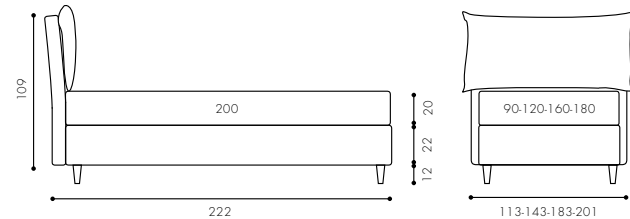

1. 1 Letto Blanca singolo 90x200 cm Bordo cuscino
   Box Spring h.22
   Piede PIE40T
   1 Completo copripiumino singolo 90 cm
   1 Plaid Noah 140x180 cm
   1 Piumotto 160x140 cm
   1 Cuscino 50x30 cm mod. B
   1 Cuscino 60x60 cm
   Finitura pinzata
   1 Cuscino 50x30 cm mod. B
   1 Pouf Rotondo Ø 50 cm
   1 Tavolino Simplit h 72 Ø 45 cm
   1 Tavolino Simplit h 45 Ø 45 cm
2. Art. C10/014 Cat. K
   Art. C10/004 Cat. K
   Art. B66/017 Cat. Z
   Art. 516XGMC000062
   Art. B66/005 Cat. Z
   Art. D07/003 Cat. C
   Art. C79/009 Cat. K
   Art. C10/004 Cat. K
   Art. C10/004 Cat. K
   Struttura col. 009 Avio
   Struttura col. 012 Giallo

1. 1 Single bed Blanca 90x200 cm Cushion edge
   Box Spring h.22
   Foot PIE40T
   1 Duvet cover set for single bed
   1 Noah throw 140x180 cm
   1 Padded throw 160x140 cm
   1 Cushion 50x30 cm mod. B
   1 Cushion 60x60 cm
   Gathered stitching
   1 Cushion 50x30 cm mod. B
   1 Round Pouf Ø 50 cm
   1 Simplit Table h 72 Ø 45 cm
   1 Simplit table h 45 Ø 45 cm

1. 1 Einzelbett Blanca 90x200 cm Kissenrand
   Box Spring h.22
   Fuß PIE40T
   1 Bettbezug-Set für Einzelbett
   1 Plaid Noah 140x180 cm
   1 Gestepte Tagesdecke 160x140 cm
   1 Kissen 50x30 cm Mod. B
   1 Kissen 60x60 cm
   Mit offener Naht
   1 Kissen 50x30 cm Mod. B
   1 Hocker Rotondo Ø 50 cm
   1 Beistelltisch Simplit h 72 Ø 45 cm
   1 Beistelltisch Simplit h 45 Ø 45 cm

1. 1 Lit une place Blanca 90x200 cm Bord coussin
   Box Spring h.22
   Pied PIE40T
   1 Parure housse de couette une place
   1 Plaid Noah 140x180 cm
   1 Couette 160x140 cm
   1 Coussin 50x30 cm Mod. B
   1 Coussin 60x60 cm
   Avec couture effet froncée
   1 Coussin 50x30 cm mod. B
   1 Pouf Rotondo Ø 50 cm
   1 Petite table Simplit h 72 Ø 45 cm
   1 Petite table Simplit h 45 Ø 45 cm

1. 1 Cama individual Blanca 90x200 cm Borde cojín
   Box Spring h.22
   Pata PIE40T
   1 Conjunto de funda nórdica por cama individual
   1 Plaid Noah 140x180 cm
   1 Manta acolchada 160x140 cm
   1 Cojín 50x30 cm mod. B
   1 Cojín 60x60 cm
   Costura grapada
   1 Cojín 50x30 cm mod. B
   1 Puf redondo Ø 50 cm
   1 Mesita Simplit h 72 Ø 45 cm
   1 Mesita Simplit h 45 Ø 45 cm