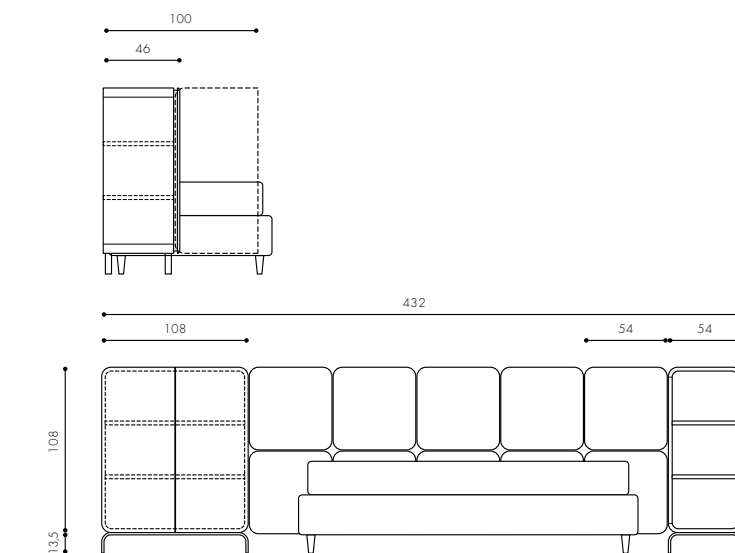

1. 1 Letto Sommier singolo 90x200 cm
   Giroletto h 22 cm
   Art. D42/012 Cat. C
   Piedi PIE4DT
   Art. B66/009 Cat. Z
   1 Completo copripiumino singolo 90 cm
   Art. D42/012 Cat. C
   1 Coprifedera con bordo rivestito
   Art. D40/002 Cat. Z
   1 Quilt singolo 90 cm
   Art. D42/012 Cat. C
   1 Rollò con cerniera da 90 cm
   Art. D42/011 Cat. C
   Bordo rivestito
   Art. 516XDMC000213
   1 Plaid Giò 110x180 cm
   Art. D42/011 Cat. C
   1 Cuscino 50x30 cm mod. B
   Art. B97/004 Cat. C
   1 Cuscino 50x50 cm mod. B
   Art. D34/003 Cat. K
   1 Pouf Rotondo Ø 40 h 40 cm
   Art. D06/004 Cat. C
   Seduta
   Art. D34/006 Cat. K
   1 Pouf Rotondo Ø 40 h 40 cm
   Art. C14/004 Cat. D
   Seduta
   Art. D42/011 Cat. C
   1 Vision Schenitore V-3 Bed
   Art. D42/011 Cat. C
   1 Vision Contenitore V-2
   Art. D42/009 Cat. C
   4 Vision Boiserie
   Art. D42/012 Cat. C
   2 Vision Boiserie
   Art. D42/009 Cat. C
   4 Vision Boiserie
   Art. D42/012 Cat. C

1. 1 Cama individual Sommier 90x200 cm
   Aro de cama h 22 cm
   Art. D42/012 Cat. C
   Pata PIE4DT
   Art. B66/009 Cat. Z
   1 Conjunto de funda nórdica por cama individual
   Art. D42/012 Cat. C
   1 Funda de almohada con borde revestido
   Art. D40/002 Cat. Z
   1 Edredón pespunteado por cama single
   Art. D42/012 Cat. C
   1 Cojín cilíndrico con cremallera 90 cm
   Art. D42/011 Cat. C
   Borde revestido
   Art. 516XDMC000213
   1 Plaid Giò 110x180 cm
   Art. D42/011 Cat. C
   1 Cojín 50x30 cm mod. B
   Art. B97/004 Cat. C
   1 Cojín 50x50 cm mod. B
   Art. D34/003 Cat. K
   1 Pouf redondo Ø 40 cm
   Art. D06/004 Cat. C
   Top
   Art. D34/006 Cat. K
   1 Puf redondo Ø 40 cm
   Art. C14/004 Cat. D
   Top
   Art. D42/011 Cat. C
   1 Vision contenedorV-3 Bed
   Art. D42/011 Cat. C
   1 Vision contenedorV-2
   Art. D42/009 Cat. C
   4 Vision Boiserie
   Art. D42/012 Cat. C
   2 Vision Boiserie
   Art. D42/009 Cat. C
   4 Vision Boiserie
   Art. D42/012 Cat. C