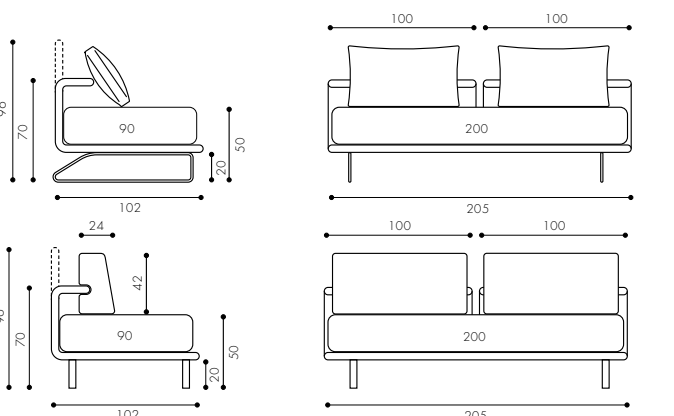

1. 1 Letto U-Bed singolo 90x200 cm
   Piede PIE6UD
   Art. C14/001 Cat. D
2. 1 Copriletto con elastico singolo da 90
   Art. C14/006 Cat. D
3. 1 Completo Copripiumino singolo da 90
   Art. B66/013 Cat. Z
4. 1 Materasso Deluxe 90x200 cm
   Art. C14/006 Cat. D
5. 1 Set Schienali U-Bed
   Art. 516XGMX00614
6. 1 Plaid Billy 137x180 cm
   Art. A64/010 Cat. Must
7. 1 Set Cuscini U-Bed
   Art. D42/008 Cat. C
8. 1 Cuscino 50x30 cm mod. B
   Art. C14/001 Cat. D
9. Bordo Rivestito
   Art. B97/004 Cat. C
10. 1 Pouf Rotondo Ø 60 cm
    Struttura col. 011 Vinaccia
11. 1 Tavolino Simplit h 55 Ø 45cm

1. 1 Einzelbett U-Bed 90x200 cm
   Fuß PIE6UD
2. 1 Tagesdecke mit Gummiband für Einzelbett
   Art. C14/006 Cat. D
3. 1 Bettbezug-Set für Einzelbett
   Art. B66/013 Cat. Z
4. 1 Deluxe Matratze 90x200 cm
   Art. C14/006 Cat. D
5. 1 Rückenkissen-Set U-Bed
   Art. 516XGMX00614
6. 1 Billy throw 137x180 cm
   Art. A64/010 Cat. Must
7. 1 Kissen-Set U-Bed
   Art. D42/008 Cat. C
8. 1 Kissen 50x30 cm Mod. B
   Art. C14/001 Cat. D
9. Keder
   Art. B97/004 Cat. C
10. 1 Hocker Rotondo Ø 60 cm
    Struttura col. 011 Vinaccia
11. 1 Beistelltisch Simplit h 55 Ø 45cm

1. 1 Cama individual U-Bed 90x200 cm
   Pata PIE6UD
2. 1 Cubrecama con elástico por cama individual
   Art. C14/006 Cat. D
3. 1 Conjunto de funda nórdica por cama individual
   Art. B66/013 Cat. Z
4. 1 Colchon Deluxe 90x200 cm
   Art. C14/006 Cat. D
5. 1 Set respaldos U-Bed
   Art. 516XGMX00614
6. 1 Plaid Billy 137x180 cm
   Art. A64/010 Cat. Must
7. 1 Set cojín U-Bed
   Art. D42/008 Cat. C
8. 1 Cojín 50x30 cm mod. B
   Art. C14/001 Cat. D
9. Borde revestido
   Art. B97/004 Cat. C
10. 1 Pouf Redondo Ø 60 cm
    Struttura col. 011 Vinaccia
11. 1 Mesita Simplit h 55 Ø 45cm