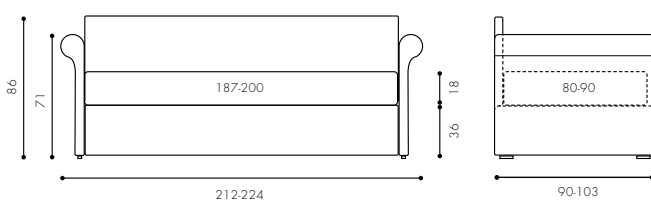

1. 1 Letto Camelia Box laterale mod. 32
   Divano 80x190 cm
   Piedi PIE12V
2. 1 Copriletto liscio da 80 cm
   2 Schienali Set 4 pz da 190
   2 Cuscini 50x50 cm mod. B
   2 Cuscini 50x30 cm mod. B
   1 Cuscino 50x30 cm mod. B
   1 Cuscino 70x40 cm mod. B
   1 Cuscino 50x50 cm mod. B
   1 Cuscino 50x50 cm mod. B
   1 Cuscino 50x30 cm mod. B
   Bordo rivestito
   1 Cuscino 50x30 cm mod. B
   1 Cuscino 50x30 cm mod. B
   1 Cuscino 50x30 cm mod. B
   1 Pouf Clove Ø 65 cm
   1 Tavolino Simplit h 55 Ø 45 cm
   2 Librerie Set
3. Art. C10/001 Cat. K
4. Art. C81/002 Cat. Must
   Art. C10/001 Cat. K
   Art. C81/002 Cat. Must
   Art. C10/001 Cat. K
   Art. C81/002 Cat. Must
   Art. C10/001 Cat. K
   Art. D12/006 Cat. Must
   Art. C10/004 Cat. K
   Art. C45/003 Cat. K
   Art. C10/008 Cat. K
   Art. D34/001 Cat. K
   Art. C10/010 Cat. K
   Art. C10/008 Cat. K
   Art. C10/001 Cat. K
   Art. 31R960960001 Bianco

1. 1 Single bed Camelia mod. 32
   Side storage 80x190 cm
   Foot PIE12V
2. 1 Plain bedspread for single bed
   2 Back panel Set 4pc
   2 Cushions 50x50 cm mod. B
   2 Cushions 50x30 cm mod. B
   1 Cushion 50x30 cm mod. B
   1 Cushion 70x40 cm mod. B
   1 Cushion 50x50 cm mod. B
   1 Cushion 50x50 cm mod. B
   1 Cushion 50x30 cm mod. B
   Piped edge
   1 Cushion 50x30 cm mod. B
   1 Cushion 50x30 cm mod. B
   1 Cushion 50x30 cm mod. B
   1 Pouf Clove Ø 65 cm
   1 Simplit table h 55 Ø 45 cm
   2 Set bookcase

1. 1 Einzelbett Camelia Mod. 32
   mit Bettkasten 80x190 cm
   Fuß PIE12V
2. 1 Tagesdecke für Einzelbett
   2 Rückenkissen Set
   2 Kissen 50x50 cm Mod. B
   2 Kissen 50x30 cm Mod. B
   1 Kissen 50x30 cm Mod. B
   1 Kissen 70x40 cm Mod. B
   1 Kissen 50x50 cm Mod. B
   1 Kissen 50x50 cm Mod. B
   1 Kissen 50x30 cm Mod. B
   Keder
   1 Kissen 50x30 cm Mod. B
   1 Kissen 50x30 cm Mod. B
   1 Kissen 50x30 cm Mod. B
   1 Hocker Clove Ø 65 cm
   1 Beistelltisch Simplit h 55 Ø 45 cm
   2 Bücherregal Set

1. 1 Lit une place Camelia mod. 32
   avec box 80x190 cm
   Pied PIE12V
2. 1 Dessus de lit une place
   2 Lot de coussins dossier
   2 Kissen 50x50 cm mod. B
   2 Coussin 50x30 cm mod. B
   1 Cojín 50x30 cm mod. B
   1 Cojín 70x40 cm mod. B
   1 Cuscino 50x50 cm mod. B
   1 Cuscino 50x50 cm mod. B
   1 Cuscino 50x30 cm mod. B
   Bord revêtu
   1 Coussin 50x30 cm mod. B
   1 Coussin 50x30 cm mod. B
   1 Coussin 50x30 cm mod. B
   1 Pouf Clove Ø 65 cm
   1 Petite table Simplit h 55 Ø 45 cm
   2 Bibliothèque Set

1. 1 Cama individual Camelia mod. 32
   Contenedor lateral 80x190 cm
   Pata PIE12V
2. 1 Cubrecama liso por cama single
   2 Set respaldos
   2 Cojín 50x50 cm mod. B
   2 Cojín 50x30 cm mod. B
   1 Cojín 50x30 cm mod. B
   1 Cojín 70x40 cm mod. B
   1 Cojín 50x50 cm mod. B
   1 Cojín 50x50 cm mod. B
   1 Cojín 50x30 cm mod. B
   Borde revestido
   1 Cojín 50x30 cm mod. B
   1 Cojín 50x30 cm mod. B
   1 Cojín 50x30 cm mod. B
   1 Pouf Clove Ø 65 cm
   1 Mesita Simplit h 55 Ø 45 cm
   2 Librería Set