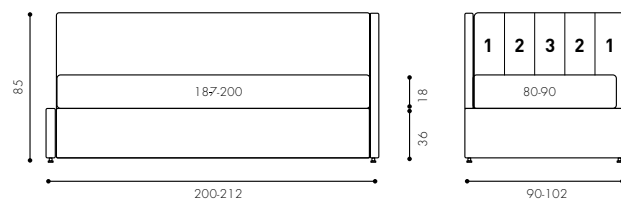

1. 1 Letto Maya Barrè Estraibile mod. 4 Angolo 90x200 cm Piede PIE10M
   2 Completi copripiumino singoli 90 cm
   1 Rollò con cerniera da 90 cm
   1 Plaid Sport135x180 cm
   1 Cuscino 50x30 cm mod. B Con bottoni
   1 Cuscino 50x50 cm mod. B
   Bordo rivestito
   1 Protezione anticaduta
   1 Rete estraibile
   1 Coppia Cassettoni estraibili
   1 Servomoto a terra Camaleo
   1 Poltrona Camaleo
2. Art. C31/011 (1) Cat. B
   + Art. C31/007 (2) Cat. B
   + Art. C31/005 (3) Cat. B
3. Art. C52/001 Cat. Z
   Art. C31/012 Cat. B
   Art. 514XFMS00018
   Art. C31/011 Cat. B
4. Art. C31/007 Cat. B
   Art. C31/005 Cat. B
   Art. C31/011 Cat. B
5. Art. 33E150011 Vinaccia
   Struttura Col. 120 Rosa
   Art. D23/008 Cat. C

1. 1 Pull out bed Maya mod. 4 Barrè corner 90x200 cm Foot PIE10M
   2 Duvet cover set for single bed
   1 Roll cushion with zip 90 cm
   1 Sport throw135x180 cm
   1 Cushion 50x30 cm mod. B With buttons
   1 Cushion 50x50 cm mod. B Piped edge
   1 Bed guard protection
   1 Pull out bed base
   1 Two drawers
   1 Valet Stand Camaleo
   1 Camaleo Armchair

1. 1 Ausziehbare Einzelbett Maya Mod. 4 Ecke Barrè 90x200 cm Fuß PIE10M
   2 Bettbezug-Set für Einzelbett
   1 Roll cushion mit Reißverschluss 90 cm
   1 Plaid Sport 135x180 cm
   1 Kissen 50x30 cm Mod. B Mit Knöpfe
   1 Kissen 50x50 cm Mod. B Keder
   1 Fallschutz
   1 Ausziehbarer Lattenrost
   1 Zwei Schubladen
   1 Freistehender Stummer Diener Camaleo
   1 Sessel Camaleo

1. 1 Lit une place extractible Maya mod. 4 Angle Barrè 90x200 cm Pied PIE10M
   2 Parure housse de couette une place
   1 Rollò avec charnière 90 cm
   1 Plaid Sport135x180 cm
   1 Coussin 50x30 cm mod. B Avec boutons
   1 Coussin 50x50 cm mod. B Bord revêtu
   1 Protection anti-chute
   1 Sommier extractible à lattes
   1 Paire de grands tiroirs
   1 Valet de nuit Camaleo
   1 Fauteuil Camaleo

1. 1 Cama individual Maya Extraible mod. 4 Angulo Barrè 90x200 cm Pata PIE10M
   2 Conjunto de funda nórdica por cama individual
   1 Cojín cilíndrico con cremallera 90 cm
   1 Plaid Sport135x180 cm
   1 Cojín 50x30 cm mod. B Con botones
   1 Cojín 50x50 cm mod. B Bord revêtu
   1 Protección anticaída
   1 Somier extraible
   1 Par de cajones grandes
   1 Perchero de suelo Camaleo
   1 Sillón Camaleo