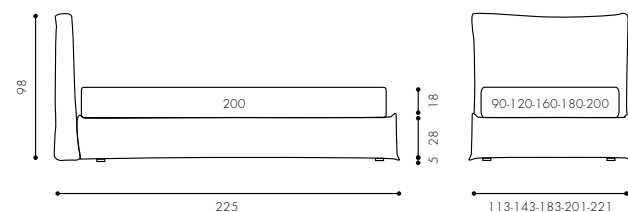

1. 1 Letto Ada una piazza e mezza 120x200 cm giroletto h.28 Piede PIE2PA Art. A64/033 Cat. Must
2. 1 Completo copripiumino una piazza e mezza 1 Rollò Soft con cerniera da 120 cm 1 Piumotto 160x140 cm 1 Cuscino 45x45 cm Finitura pinzata Art. C47/001 Cat. Z
3. 1 Cuscino 50x30 cm mod. B Art. A64/033 Cat. Must
4. 1 Cuscino 50x30 cm mod. B Art. B66/489 Cat. Z
5. 1 Bordo rivestito Art. D03/004 Cat. D
6. 1 Poltrona Camaleo Art. 969/034 Cat. Must
7. 1 Poltrona Camaleo Art. 969/087 Cat. Must
8. 1 Poltrona Camaleo Art. 969/034 Cat. Must
9. 1 Poltrona Camaleo Art. D34/001 Cat. K
10. 1 Libreria Set Struttura Col. 121 Turchese
11. 1 Libreria Set Struttura Col. 003 Yuta
12. 1 Libreria Set Struttura Col. 001 Bianco
13. 1 Tavolino Simplit h 45 Ø45 cm Struttura Col. 120 Rosa

1. 1 Single Bed Ada 120x200 Bedframe h.28 Foot PIE2PA
2. 1 Duvet cover set for single bed 1 Soft Roll cushion with zip 120 cm
3. 1 Padded throw 160x140 cm
4. 1 Cushion 45x45 cm Gathered stitching
5. 1 Cushion 50x30 cm mod. B
6. 1 Cushion 50x30 cm mod. B Piped edge
7. 1 Camaleo Armchair
8. 1 Set Bookcase
9. 1 Set Bookcase
10. 1 Simplit Table h 45 Ø45 cm

1. 1 Einzelbett Ada 120x200 cm Betrahmen h.28 Fuß PIE2PA
2. 1 Bettbezug-Set für Einzelbett 1 Kissenrolle Soft mit Reißverschluss 120 cm
3. 1 Gestepte Tagesdecke 160x140 cm
4. 1 Kissen 45x45 cm Mit offener Naht
5. 1 Kissen 50x30 cm Mod. B
6. 1 Kissen 50x30 cm mod. B Keder
7. 1 Sessel Camaleo
8. 1 Bücherregal Set
9. 1 Bücherregal Set
10. 1 Beistelltisch Simplit

1. 1 Lit une place Ada 120x200 cm Cadre de lit h.28 Pied PIE2PA
2. 1 Parure housse de couette une place 1 Rollò Soft avec charnière 120 cm
3. 1 Couette 160x140 cm
4. 1 Coussin 45x45 cm Avec couture effet froncée
5. 1 Coussin 50x30 cm mod. B
6. 1 Coussin 50x30 cm mod. B Keder
7. 1 Fauteuil Camaleo
8. 1 Bibliothèque Set
9. 1 Bibliothèque Set
10. 1 Petite table Simplit

1. 1 Cama individual Ada 120x200 cm Aro de cama h.28 Pata PIE2PA
2. 1 Conjunto de funda nórdica por cama individual 1 Cojín cilíndrico Soft con cremallera 120 cm
3. 1 Manta acolchada 160x140 cm
4. 1 Cojín 45x45 cm
5. 1 Cojín 50x30 cm mod. B Avec couture effet froncée
6. 1 Cojín 50x30 cm mod. B Keder
7. 1 Sillón Camaleo
8. 1 Librería Set
9. 1 Librería Set
10. 1 Mesita Simplit