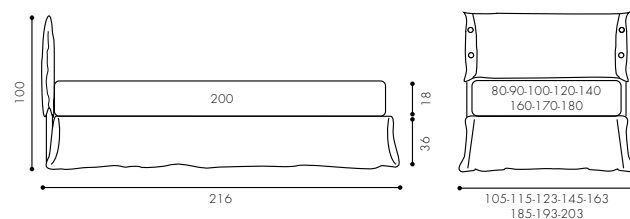

1. 1 Letto Giselle singolo 90x200 cm giroletto con gonna
   1 Completo copripiumino singolo 90 cm
   1 Piumotto 160x140 cm
   1 Rollé con bottone da 90 cm
   Bottone
   1 Cuscino 50x50 cm mod. B
   Bordo rivestito
   1 Como' Tetris
2. Art. A64/024 Cat. Must
   Art. D38/002 Cat. Y
   Art. B66/005 Cat. Z
   Art. A64/024 Cat. Must
   Art. A64/024 Cat. Must
   Art. A64/024 Cat. Must
   Art. B66/005 Cat. Z
   Art. 320T05 col. 001 Bianco

1. 1 Single bed Giselle 90x200 cm Bedframe with valance
   1 Duvet cover set for single bed
   1 Padded throw 160x140 cm
   1 Roll cushion with button da 90 cm
   Button
   1 Cushion 50x50 cm mod. B
   Piped edge
   1 Chest of drawers Tetris

1. 1 Einzelbett Giselle 90x200 cm Bettrahmen mit Volant
   1 Bettbezug-Set für Einzelbett
   1 Gestepte Tagesdecke 160x140 cm
   1 Kissenrolle mit Knöpfe 90 cm
   Knöpfe
   1 Kissen 50x50 cm Mod. B
   Keder
   1 Kommode Tetris

1. 1 Lit une place Giselle 90x200 cm Cadre avec jupe de lit
   1 Parure housse de couette une place
   1 Couette 160x140 cm
   1 Rollé avec boutons 90 cm
   Boutons
   1 Coussin 50x50 cm mod. B
   Bord revêtu
   1 Commode Tetris

1. 1 Cama individual Giselle 90x200 cm Aro de cama con falda
   1 Conjunto de funda nórdica por cama individual
   1 Manta acolchada 160x140 cm
   1 Cojín cilíndrico con botón 90 cm
   Botón
   1 Cojín 50x50 cm mod. B
   Borde revestido
   1 Cómoda Tetris