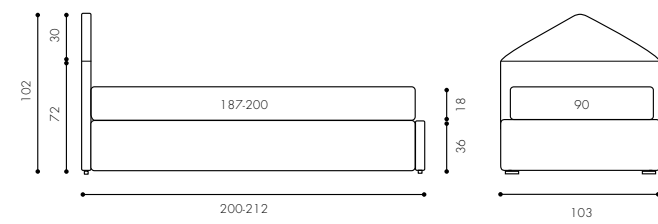

1. 1 Letto Max Home Roof Estraibile 90x200 cm
   Roof
   Piede PIE12M
2. 1 Completo copripiumino singolo 90 cm
   1 Plumotto 160x140 cm
   1 Cuscino 50x30 cm mod. B
   Con bottoni
   1 Cuscino 50x50 cm
   Finitura pinzata
   1 Pouf Rotondo Ø 40 h 40 cm
   1 Protezione anticaduta
   1 Coppia Cassettoni
3. Art. B97/008 Cat. C
   Art. D34/004 Cat. K
   Art. D35/002 Cat. Y
   Art. B66/007 Cat. Z
   Art. D35/004 Cat. Y
   Art. B97/005 Cat. C
   Art. B97/008 Cat. C
   Art. D35/002 Cat. Y
   Art. B97/008 Cat. C

1. 1 Single pull out bed Max Home Roof 90x200 cm
   Roof
   Foot PIE12M
2. 1 Duvet cover set for single bed
   1 Padded throw 160x140 cm
   1 Cushion 50x30 cm mod. B
   With buttons
   1 Cushion 50x50 cm
   Gathered stitching
   1 Round Pouf Ø 40 h 40 cm
   1 Bed guard protection
   1 Two drawers

1. 1 Ausziehbare Einzelbett Max Home Roof 90x200 cm
   Dach
   Fuß PIE12M
2. 1 Bettbezug-Set für Einzelbett
   1 Gestepte Tagesdecke 160x140 cm
   1 Kissen 50x30 cm Mod. B
   Knöpfe
   1 Kissen 50x50 cm
   Mit offener Naht
   1 Hocker Rotondo Ø 40 h 40 cm
   1 Fallschutz
   1 Zwei Schubladen

1. 1 Lit une place extractible Max Home Roof 90x200 cm
   Toit
   Pied PIE12M
2. 1 Parure housse de couette une place
   1 Couette 160x140 cm
   1 Coussin 50x30 cm mod. B
   Avec boutons
   1 Coussin 50x50 cm
   Avec couture effet froncée
   1 Pouf Rotondo Ø 40 h 40 cm
   1 Protection anti-chute
   1 Paire de grands tiroirs

1. 1 Cama individual Max Home Roof Extraible 90x200 cm
   Techo
   Pata PIE12M
2. 1 Conjunto de funda nórdica por cama individual
   1 Manta acolchada 160x140 cm
   1 Cojín 50x30 cm mod. B
   Con botones
   1 Cojín 50x50 cm
   Costura grapada
   1 Puf Redondo Ø 40 h 40 cm
   1 Protección anticadida
   1 Par de cajones grandes