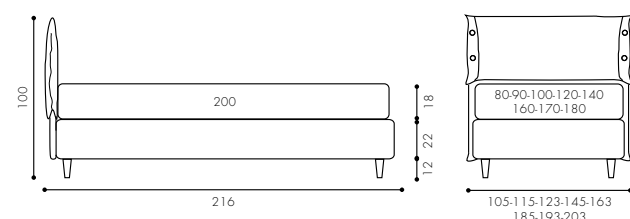

1. 1 Letto Giselle singolo 90x200 cm Giroletto h. 22
   Piede PIE40T
   1 Completo copripiumino singolo 90 cm
   1 Piumotto 160x140 cm
   1 Coprifedera con bordo rivestito
2. Art. A64/033 Cat. Must
   Art. D39/001 Cat. Z
   Art. B66/009 Cat. Z
   Art. A64/033 Cat. Must

1. 1 Single bed Giselle 90x200 cm Bedframe h. 22
   Foot PIE40T
   1 Duvet cover set for single bed
   1 Padded throw 160x140 cm
   1 Pillowcase with piped edge

1. 1 Einzelbett Giselle 90x200 cm Bettrahmen h. 22
   Fuß PIE40T
   1 Bettbezug-Set für Einzelbett
   1 Gestepte Tagesdecke 160x140 cm
   1 Kopfkissenbezug mit Keder

1. 1 Lit une place Giselle 90x200 cm Cadre de lit h. 22
   Pied PIE40T
   1 Parure housse de couette une place
   1 Couette 160x140 cm
   1 Taie avec bord revêtu

1. 1 Cama individual Giselle 90x200 cm Aro de cama h. 22
   Pata PIE40T
   1 Conjunto de funda nórdica por cama individual
   1 Manta acolchada 160x140 cm
   1 Funda de almohada con borde revestido