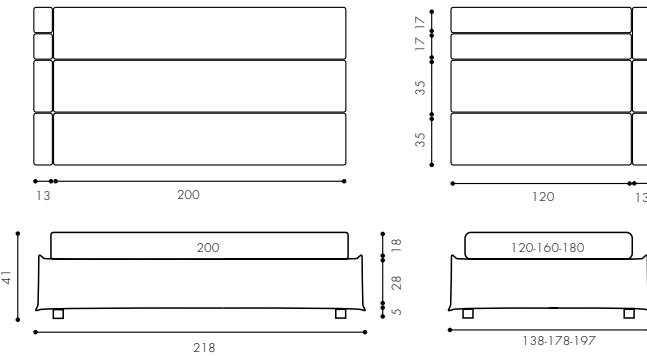

- 1 Letto Ada Sommier una piazza e mezza 120x200 cm Giroletto h 28 Piedi PIE2PA
  Art. A64/026 Cat. Must
  1 Completo copripiumino una piazza e mezza
  Art. D37/001 Cat. Z
  1 Rollò con cerniera da 90 cm
  Art. A64/034 Cat. Must
  1 Rollò Soft con cerniera da 120 cm
  Art. D08/003 Cat. K
  1 Plaid Billy 137x180 cm
  Art. 516XGMX000616
  1 Boiserie Set 200x35 cm
  Art. A64/026 Cat. Must
  1 Boiserie Set 120x35 cm
  Art. A64/026 Cat. Must
  1 Boiserie Set 200x35 cm
  Art. D08/003 Cat. K
  1 Boiserie Set 120x35 cm
  Art. D08/003 Cat. K
  1 Boiserie Set 200x35 cm
  Art. A64/034 Cat. Must
  1 Boiserie Set 200x35 cm
  Art. A64/034 Cat. Must
  2 Boiserie Set 120x17 cm
  Art. A64/034 Cat. Must
  1 Comodino Tetris
  Art. 320T013 Verde

- 1 Single bed Ada Sommier 120x200 cm Bedframe h 28 Fuß PIE2PA
  1 Duvet cover set for single bed
  1 Roll cushion with zip 90 cm
  1 Roll cushion Soft with zip 120 cm
  1 Billy throw 137x180 cm
  1 Boiserie Set 200x35 cm
  1 Boiserie Set 120x35 cm
  1 Boiserie Set 200x35 cm
  1 Boiserie Set 120x35 cm
  1 Boiserie Set 200x35 cm
  1 Boiserie Set 120x35 cm
  1 Boiserie Set 200x35 cm
  1 Boiserie Set 200x35 cm
  2 Boiserie Set 120x17 cm
  1 Tetris bedside table

- 1 Einzelbett Ada Sommier 120x200 cm Betrahmen h 28 Fuß PIE
  1 Bettbezug-Set für Einzelbett
  1 Kissenrolle mit Reißverschluss 90 cm
  1 Kissenrolle Soft mit Reißverschluss 120 cm
  1 Plaid Billy 137x180 cm
  1 Wandpaneel Set 200x35 cm
  1 Boiserie Set 120x35 cm
  1 Wandpaneel Set 200x35 cm
  1 Wandpaneel Set 200x35 cm
  1 Wandpaneel Set 120x35 cm
  1 Wandpaneel Set 200x35 cm
  1 Wandpaneel Set 120x35 cm
  1 Wandpaneel Set 200x35 cm
  2 Boiserie Set 120x17 cm
  1 Wandtisch Tetris

- 1 Lit une place Ada Sommier 120x200 cm Cadre de lit h 28 Pied PIE
  1 Parure housse de couette une place
  1 Rollò avec charnière 90 cm
  1 Rollò Soft avec charnière 120 cm
  1 Plaid Billy 137x180 cm
  1 Boiserie Set 200x35 cm
  1 Wandpaneel Set 120x35 cm
  1 Boiserie Set 200x35 cm
  1 Wandpaneel Set 200x35 cm
  1 Wandpaneel Set 120x35 cm
  1 Wandpaneel Set 200x35 cm
  1 Wandpaneel Set 120x35 cm
  1 Boiserie Set 200x35 cm
  2 Boiserie Set 120x17 cm
  1 Chevet Tetris

- 1 Cama individual Ada Sommier 120x200 cm Aro de cama h 28 Pata PIE
  1 Conjunto de funda nórdica por cama individual
  1 Cojín cilíndrico con cremallera 90 cm
  1 Cojín cilíndrico Soft con cremallera 120 cm
  1 Plaid Billy 137x180 cm
  1 Boiserie Set 200x35 cm
  1 Boiserie Set 120x35 cm
  1 Boiserie Set 200x35 cm
  1 Boiserie Set 120x35 cm
  1 Wandpaneel Set 200x35 cm
  1 Wandpaneel Set 120x35 cm
  1 Wandpaneel Set 200x35 cm
  1 Boiserie Set 200x35 cm
  2 Boiserie Set 120x17 cm
  1 Chevet Tetris