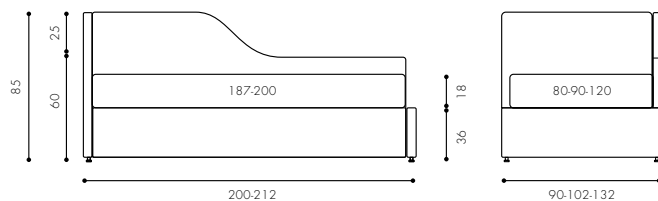

1. 1 Letto Maya Estraibile mod. 8
   Angolo Sagomato Sx 90x200 cm
   Bordo rivestito
   Piede PIE10N
2. 1 Completo copripiumino singolo 90 cm
   1 Plaid Noah 140x180 cm
   1 Plumotto 160x140 cm
   1 Cuscino 50x30 cm mod. B
   1 Cuscino 50x50 cm mod. B
   1 Coppia Cassettoni estraibili
   1 Poltrona Camaleo
3. 1 Comodino Tetris
4. Art. D13/004 Cat. Must
   Art. C10/004 Cat. K
   Art. 991/021 Cat. Y
   Art. 516XGMC000063
   Art. D40/001 Cat. Z
   Art. C10/004 Cat. K
   Art. D12/009 Cat. Must
   Struttura 38C012 Giallo
   Art. D13/004 Cat. Must
   Art. 320T03 col. 002 Cuoio

1. 1 Single pull out bed Maya mod. 8
   Shaped corner LH 80x190 cm
   Piped edge
   Foot PIE10N
2. 1 Duvet cover sets for single bed
   1 Noah throw 140x180 cm
   1 Padded throw 160x140 cm
   1 Cushion 50x30 cm mod. B
   1 Cushion 50x50 cm mod. B
   1 Two drawers
   1 Camaleo armchair
3. 1 Tetris bedside table

1. 1 Ausziehbare Einzelbett Maya Mod. 8
   Geschwungene Rückenlehne L. 80x190 cm
   Keder
   Fuß PIE10N
2. 1 Bettbezug-Set für Einzelbett
   1 Plaid Noah 140x180 cm
   1 Gestepte Tagesdecke 160x140 cm
   1 Kissen 50x30 cm Mod. B
   1 Kissen 50x50 cm Mod. B
   1 Zwei Schubladen
   1 Sessel Camaleo
3. 1 Nachttisch Tetris

1. 1 Lit une place extractible Maya mod. 8 angle galbé G
   80x190 cm
   Bord revêtu
   Pied PIE10N
2. 1 Parure housse de couette une place
   1 Plaid Noah 140x180 cm
   1 Couette 160x140 cm
   1 Coussin 50x30 cm mod. B
   1 Coussin 50x50 cm mod. B
   1 Paire de grands tiroirs
   1 Fauteuil Camaleo
3. 1 Chevet Tetris

1. 1 Cama individual Maya Extraible mod. 8
   Angulo conformado izq. 80x190 cm
   Borde revestido
   Pata PIE10N
2. 1 Conjunto de funda nórdica por cama individual
   1 Plaid Noah 140x180 cm
   1 Manta acolchada 160x140 cm
   1 Cojín 50x30 cm mod. B
   1 Cojín 50x50 cm mod. B
   1 Par de cajones grandes
   1 Sillón Camaleo
3. 1 Mesita de noche Tetris