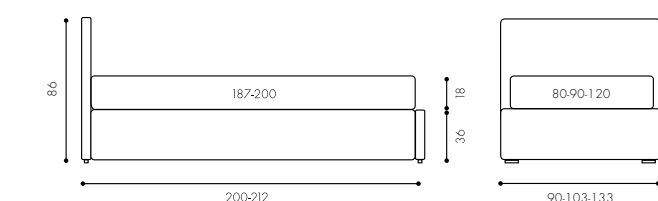

1. 1 Letto Max Estraibile mod. 2 90x200 cm
   Piede PIE12M
2. 1 Completo copripiumino singolo 90 cm
   1 Plumotto 160x140 cm
   1 Coprifedera con bordo rivestito
   1 Plaid Sport 135x180 cm
   1 Cuscino 50x50 cm
   Finitura pinzata
   1 Pouf Rotondo Ø 50
   1 Servomuto a parete Camaleo
   1 Toilettta Camaleo
   1 Tavolino Simplit h 45 Ø 45 cm
3. Art. B97/008 Cat. C
   Art. D35/002 Cat. Y
   Art. B66/007 Cat. Z
   Art. D35/004 Cat. Y
   Art. 514XFMS000018
   Art. B97/008 Cat. C
   Art. D23/008 Cat. C
   Art. 33E15 Col. 120 Rosa
   Art. 33F169 Col. 120 Rosa
   Struttura Col. 012 Giallo

1. 1 Single pull out bed Max mod. 2 90x200 cm
   Foot PIE12M
2. 1 Duvet cover set for single bed
   1 Padded throw 160x140 cm
   1 Pillowcase with piped edge
   1 Sport throw 135x180 cm
   1 Cushion 50x50 cm
   Gathered stitching
   1 Round Pouf Ø 50
   1 Wall-mounted valet stand Camaleo
   1 Dressing table Camaleo
   1 Simplit table h 45 Ø 45 cm

1. 1 Ausziehbare Einzelbett Max Mod. 2 90x200 cm
   Fuß PIE12M
2. 1 Bettbezug-Set für Einzelbett
   1 Gestepte Tagesdecke 160x140 cm
   1 Kopfkissenbezug mit Keder
   1 Plaid Sport 135x180 cm
   1 Kissen 50x50 cm
   Mit offener Naht
   1 Hocker Rotondo Ø 50
   1 Stummer Diener Camaleo für die Wand
   1 Schminktisch Camaleo
   1 Beistelltisch Simplit h 45 Ø 45 cm

1. 1 Lit une place extractible Max mod. 2 90x200 cm
   Pied PIE12M
2. 1 Parure housse de couette une place
   1 Couette 160x140 cm
   1 Taie avec bord revêtu
   1 Plaid Sport 135x180 cm
   1 Coussin 50x50 cm
   Avec couture effet froncée
   1 Pouf Rotondo Ø 50
   1 Valet de nuit mural Camaleo
   1 Toilette Camaleo
   1 Petite table Simplit h 45 Ø 45 cm

1. 1 Cama individual Max Extraible mod. 2 90x200 cm
   Pata PIE12M
2. 1 Conjunto de funda nórdica por cama individual
   1 Manta acolchada 160x140 cm
   1 Funda de almohada con borde revestido
   1 Plaid Sport 135x180 cm
   1 Cojín 50x50 cm
   Costura grapada
   1 Puf Redondo Ø 50
   1 Perchero de pared Camaleo
   1 Tocador Camaleo
   1 Mesita Simplit h 45 Ø 45 cm